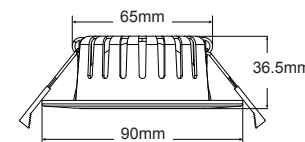

Code	Description
SWV7WFRWH	LED 7w Fire Rated Recessed Wall Washer, White
SWV7WFRMC	LED 7w Fire Rated Recessed Wall Washer, Matt Chrome
SWV5WFRWH	LED 5w Fire Rated Recessed Wall Washer, White
SWV5WFRMC	LED 5w Fire Rated Recessed Wall Washer, Matt Chrome

LED FIRE RATED CCT TILT DOWNLIGHT

- Power: 5w or 7w
- Lumen: 500Lm or 700Lm
- CCT: 3000k, 4000k, 6000k
- 5 Yr. Guarantee
- Beam Angle: 120°
- IP Rating IP65
- Dimmable
- Lamp Life: 50,000 Hrs.
- Input Voltage: 220/240V AC
- Prewired with Quick Wire Connector
- White or Matt Chrome Finish

7w

5w

Download Specification

SGD Solas Geal UK Ltd, Unit 32 Junction One Business Park, Valley Road, Birkenhead, Wirral, Merseyside, UK, CH41 7ED.
Solas Geal Distribution Ltd, Unit 7 & 8 Ashbourne Business Centre, Ballybin Road, Ashbourne, Co. Meath, A84 YP58, Ireland.

Ph: 0330 551 7000. IRL: +353 1 8357447. Fax: 00353 1 8357448. Email: info@sgd.ie. Website: www.sgd.ie