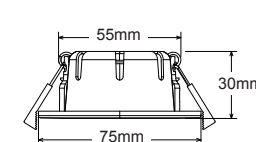

Code	Description
SWV7WFRWH	LED 7w Fire Rated Recessed Wall Washer, White
SWV7WFRMC	LED 7w Fire Rated Recessed Wall Washer, Matt Chrome
SWV5WFRWH	LED 5w Fire Rated Recessed Wall Washer, White
SWV5WFRMC	LED 5w Fire Rated Recessed Wall Washer, Matt Chrome

LED FIRE RATED CCT TILT DOWNLIGHT

- Power: 5w or 7w
- Lumen: 500Lm or 700Lm
- CCT: 3000k, 4000k, 6000k
- 5 Yr. Guarantee
- Beam Angle: 120°
- IP Rating IP65
- Dimmable
- Lamp Life: 50,000 Hrs.
- Input Voltage: 220/240V AC
- Prewired with Quick Wire Connector
- White or Matt Chrome Finish

7w

5w

Download Specification

SGD Solas Geal UK Ltd, Unit 32 Junction One Business Park, Valley Road, Birkenhead, Wirral, Merseyside, UK, CH41 7ED.
Solas Geal Distribution Ltd, Unit 7 & 8 Ashbourne Business Centre, Ballybin Road, Ashbourne, Co. Meath, A84 YP58, Ireland.

Ph: 0330 551 7000. IRL: +353 1 8357447. Fax: 00353 1 8357448. Email: info@sgd.ie. Website: www.sgd.ie