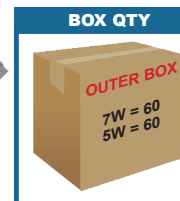

Code	Description
SWV7WFRWH	LED 7w Fire Rated Recessed Wall Washer, White
SWV7WFRMC	LED 7w Fire Rated Recessed Wall Washer, Matt Chrome
SWV5WFRWH	LED 5w Fire Rated Recessed Wall Washer, White
SWV5WFRMC	LED 5w Fire Rated Recessed Wall Washer, Matt Chrome

LED FIRE RATED CCT TILT DOWNLIGHT

- Power: 5w or 7w
- Lumen: 500Lm or 700Lm
- CCT: 3000k, 4000k, 6000k
- 5 Yr. Guarantee
- Beam Angle: 120°
- IP Rating IP65
- Dimmable
- Lamp Life: 50,000 Hrs.
- Input Voltage: 220/240V AC
- Prewired with Quick Wire Connector
- White or Matt Chrome Finish