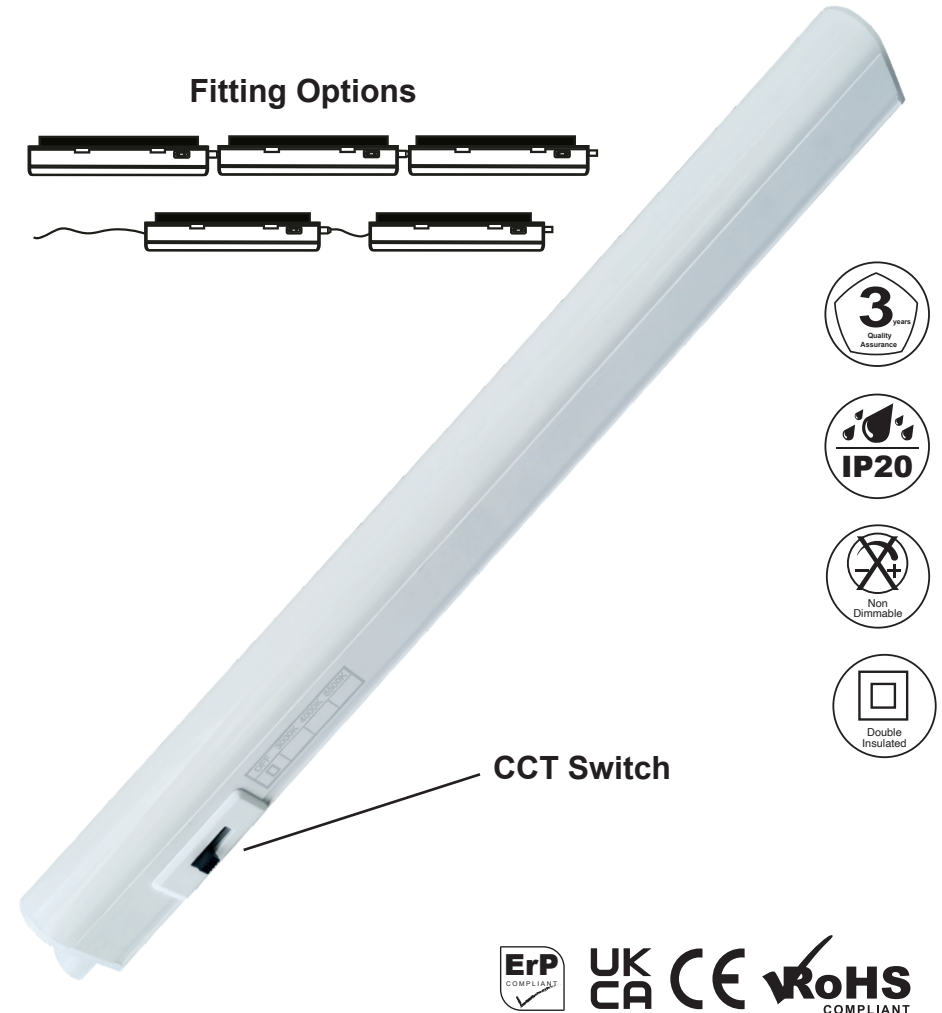

CCT LED STRIPLIGHTS

Code	Description
STRIP 3W CCT	3W CCT 250LM 236MM STRIPLIGHT
STRIP 8W CCT	8W CCT 680LM 573MM STRIPLIGHT
STRIP 10W CCT	10W CCT 850LM 873MM STRIPLIGHT
STRIP 14W CCT	14W CCT 1200LM 1173MM STRIPLIGHT

FEATURES:

- Suitable for interior use under cabinets
- CCT
- PC Body
- Input Voltage: AC220-240V
- IP Rating IP20
- Fittings can be connected together using cable provided or end to end.
- Lamp life: 30000 Hrs
- Beam Angle 120°