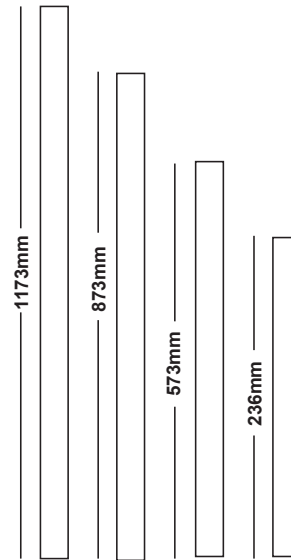

CCT LED STRIPLIGHTS

Code	Description
STRIP 3W CCT	3W CCT 250LM 236MM STRIPLIGHT
STRIP 8W CCT	8W CCT 680LM 573MM STRIPLIGHT
STRIP 10W CCT	10W CCT 850LM 873MM STRIPLIGHT
STRIP 14W CCT	14W CCT 1200LM 1173MM STRIPLIGHT

FEATURES:

- Suitable for interior use under cabinets
- CCT
- PC Body
- Input Voltage: AC220-240V
- IP Rating IP20
- Fittings can be connected together using cable provided or end to end.
- Lamp life: 30000 Hrs
- Beam Angle 120°