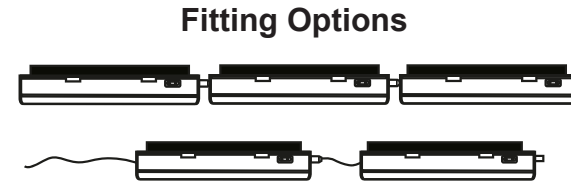

CCT LED STRIPLIGHTS

Code	Description
STRIP 3W CCT	3W CCT 250LM 236MM STRIPLIGHT
STRIP 8W CCT	8W CCT 680LM 573MM STRIPLIGHT
STRIP 10W CCT	10W CCT 850LM 873MM STRIPLIGHT
STRIP 14W CCT	14W CCT 1200LM 1173MM STRIPLIGHT

FEATURES:

- Suitable for interior use under cabinets
- CCT
- PC Body
- Input Voltage: AC220-240V
- IP Rating IP20
- Fittings can be connected together using cable provided or end to end.
- Lamp life: 30000 Hrs
- Beam Angle 120°