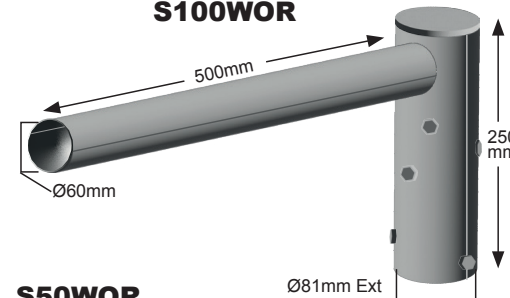

LED CCT STREET LIGHTS & ATTACHMENTS

Product Code	Description
STL-50W PC CCT	50W LED STREET LIGHT 5000LM CCT, 540mm x 295mm
STL-100W PC CCT	100W LED STREET LIGHT 10000LM CCT, 700mm x 245mm
S50W SPIG	SPIGGOT ATTACHMENT STL-50W PC CCT
S100W SPIG	SPIGGOT ATTACHMENT STL-100W PC CCT
S100WOR	90° OUTREACH BRACKET ATTACHMENT STL-100W PC CCT
S50WOR	90° OUTREACH BRACKET ATTACHMENT STL-50W PC CCT

FEATURES:

- Power: 50w/100w
- Lumen: 5000Lm
- CCT: 2000k, 4000k, 6000k
- Complete with Photocell & Nema socket
- Closed Circuit Cap.
- Lamp type: 50w LED/100w LED
- Lamp life: 50000 Hrs
- Voltage: AC 110/265V
- Beam Angle: 120° x 60°
- 3 Yr. Guarantee
- Complete with Wall/Corner Bracket

ATTACHMENTS:

- S100WOR - Outreach Arm 90° for STL-100 PC CCT
- S50WOR - Outreach Arm 90° for STL-50 PC CCT
- S100W SPIG - Spigot Attachment for STL-100W PC CCT
- S50W SPIG - Spigot Attachment for STL-50W PC CCT

S50WOR