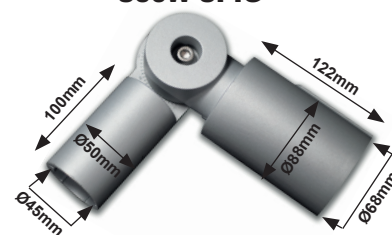

S50W SPIG

S100W SPIG