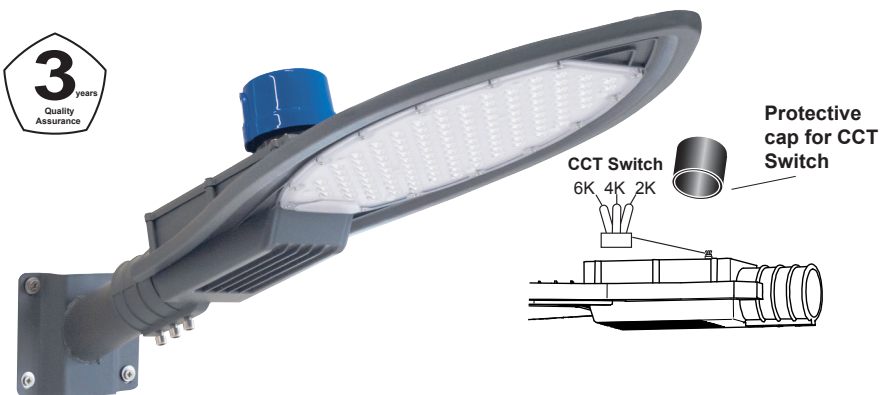

LED CCT STREET LIGHTS & ATTACHMENTS

Product Code	Description
STL-50W PC CCT	50W LED STREET LIGHT 5000LM CCT, 540mm x 295mm
STL-100W PC CCT	100W LED STREET LIGHT 10000LM CCT, 700mm x 245mm
S50W SPIG	SPIGGOT ATTACHMENT STL-50W PC CCT
S100W SPIG	SPIGGOT ATTACHMENT STL-100W PC CCT
S100WOR	90° OUTREACH BRACKET ATTACHMENT STL-100W PC CCT
S50WOR	90° OUTREACH BRACKET ATTACHMENT STL-50W PC CCT

FEATURES:

- Power: 50w/100w
- Lumen: 5000Lm
- CCT: 2000k, 4000k, 6000k
- Complete with Photocell & Nema socket
- Closed Circuit Cap.
- Lamp type: 50w LED/100w LED
- Lamp life: 50000 Hrs
- Voltage: AC 110/265V
- Beam Angle: 120° x 60°
- 3 Yr. Guarantee
- Complete with Wall/Corner Bracket

ATTACHMENTS:

- S100WOR - Outreach Arm 90° for STL-100 PC CCT
- S50WOR - Outreach Arm 90° for STL-50 PC CCT
- S100W SPIG - Spigot Attachment for STL-100W PC CCT
- S50W SPIG - Spigot Attachment for STL-50W PC CCT