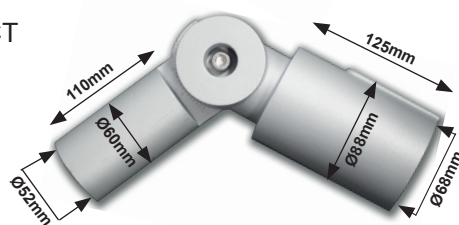

LED CCT STREET LIGHTS & ATTACHMENTS

Product Code	Description
STL-50W PC CCT	50W LED STREET LIGHT 5000LM CCT, 540mm x 295mm
STL-100W PC CCT	100W LED STREET LIGHT 10000LM CCT, 700mm x 245mm
S50W SPIG	SPIGGOT ATTACHMENT STL-50W PC CCT
S100W SPIG	SPIGGOT ATTACHMENT STL-100W PC CCT
S100WOR	90° OUTREACH BRACKET ATTACHMENT STL-100W PC CCT
S50WOR	90° OUTREACH BRACKET ATTACHMENT STL-50W PC CCT

FEATURES:

- Power: 50w/100w
- Lumen: 5000Lm
- CCT: 2000k, 4000k, 6000k
- Complete with Photocell & Nema socket
- Closed Circuit Cap.
- Lamp type: 50w LED/100w LED
- Lamp life: 50000 Hrs
- Voltage: AC 110/265V
- Beam Angle: 120° x 60°
- 3 Yr. Guarantee
- Complete with Wall/Corner Bracket

ATTACHMENTS:

- S100WOR - Outreach Arm 90° for STL-100 PC CCT
- S50WOR - Outreach Arm 90° for STL-50 PC CCT
- S100W SPIG - Spigot Attachment for STL-100W PC CCT
- S50W SPIG - Spigot Attachment for STL-50W PC CCT