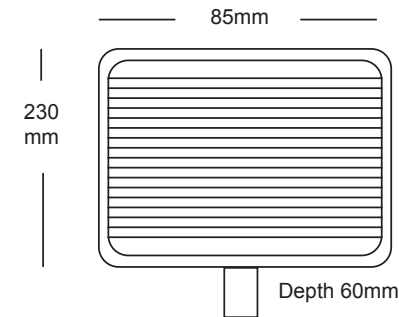

LED SIGN LIGHT

Code	Description	Wattage	Lumen	Colour Temp
SSL20W	LED Sign Light	20w	2000Lm	4000k

DESCRIPTION

- Power: 20w
- Lumen: 2000Lm
- Colour Temp: 4000K
- 3 Yr. Guarantee
- IP Rating IP65
- Lamp Life: 30000 Hrs.
- Input Voltage: 230/240v AC
- Supplied with Pre-Wired 1M Cable