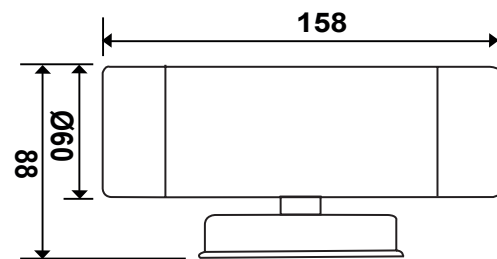

## GU10 LED Poly Wall Up/Down Light

Code	Description
<b>SPVC UP/DN GU10</b>	GU10 LED Poly Wall Up/Down Light

### FEATURES

- Suitable for GU10 LED Lamps only (not supplied)
- IP Rating IP44
- Voltage: 220 / 240V
- Dimensions: UP/Down W 87mm, Ext: 60mm H 158mm

Solas Geal Distribution Ltd, Unit 7 & 8 Ashbourne Business Centre, Ballybin Road, Ashbourne, Co. Meath, A84 YP58, Ireland.  
 SGD Solas Geal UK Ltd, Unit 32 Junction One Business Park, Valley Road, Birkenhead, Wirral, Merseyside, UK, CH41 7ED.