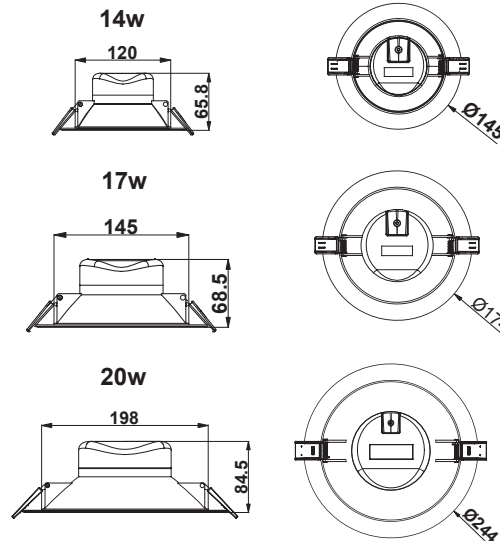

14W, 17W, 20W IP44 LED Downlight

Code	Description
SPVC 14W DIM-CCT	14W White CCT IP44 Dimmable PVC Downlight
SPVC 17W DIM-CCT	17W White CCT IP44 Dimmable PVC Downlight
SPVC 20W-4000K	20W White CCT IP44 Non Dimmable PVC Downlight

Description

CCT IP44 PVC Downlight 14W / 17W / 20W

- Power: 14w/17w/20w
- Lumen: 14W 1200Lm, 17W 1700Lm, 20W 2100Lm
- CCT: 3000k, 4000k, 5700k
- 3 Yr. Guarantee
- Beam Angle: 120°
- IP Rating IP44
- Dimmable
- Lamp Life: 30,000 Hrs.
- Input Voltage: 240V AC
- Prewired with quick wire connector
- Available in Black or White Finish
- 14w and 17w are Dimmable
- 20w is non-Dimmable