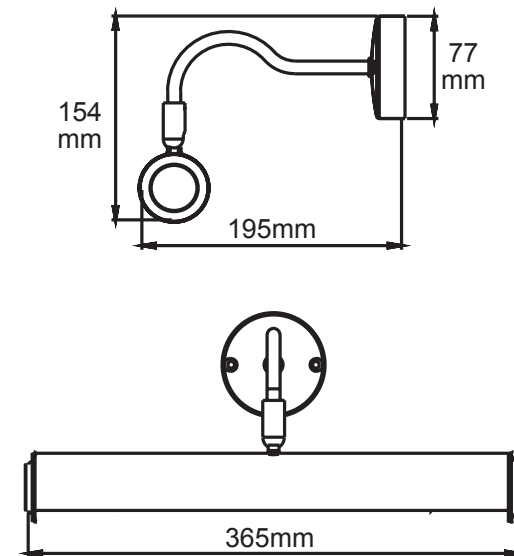

Solas Geal Distribution Ltd, Unit 7 & 8 Ashbourne Business Centre, Ballybin Road, Ashbourne, Co. Meath, A84 YP58, Ireland.
SGD Solas Geal UK Ltd, Unit 32 Junction One Business Park, Valley Road, Birkenhead, Wirral, Merseyside, UK, CH41 7ED.

Tel: +353 1 8357447. UK Ph: 0330 551 7000. Fax: 00353 1 8357448. Email: info@sgd.ie. Website: www.sgd.ie