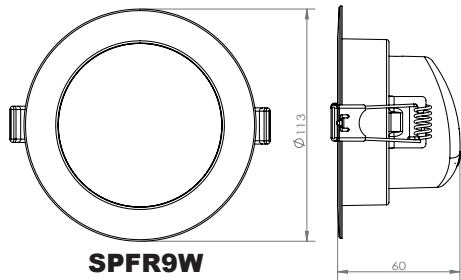

# LED FIRE RATED CCT 6W / 9W DIMMABLE DOWNLIGHTS

Code	Description
<b>SPFR6W</b>	<b>6w 600Lm IP65 CCT Fire Rated Dimmable Downlight, White Finish</b>
<b>SPFR9W</b>	<b>9w 900Lm IP65 CCT Fire Rated Dimmable Downlight, White Finish</b>
<b>SPVC TR-7W-BL/CH</b>	<b>Black or Chrome Trim for SPFR6W</b>
<b>SPVC TR-10W-BL/CH</b>	<b>Black or Chrome Trim for SPFR9W</b>

### SPFR9W

- Power: 9W
- Lumen: 900Lm
- Voltage: 220-240V AC
- Dimmable: Triac Dimming
- IP Rating: IP65
- CCT: 3000k/4000k/5700k
- Cutout: 90-102mm
- Fire rated to 30/60/90 mins
- Suitable for covering with insulation material
- Pre Wired with Terminal Box and connector
- Built in Driver
- Fire, Moisture and Acoustic Compliant

### SPFR6W

- Power: 6W
- Lumen: 600Lm
- Voltage: 220-240V AC
- Dimmable: Triac Dimming
- IP Rating: IP65
- CCT: 3000k/4000k/5700k
- Cutout: 68-80mm
- Fire rated to 30/60/90 mins
- Suitable for covering with insulation material
- Pre Wired with Terminal Box and connector
- Built in Driver
- Fire, Moisture and Acoustic Compliant