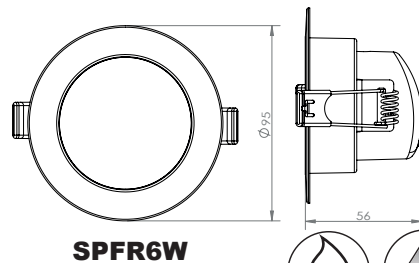

# LED FIRE RATED CCT 6W / 9W DIMMABLE DOWNLIGHTS

Code	Description
<b>SPFR6W</b>	<b>6w 600Lm IP65 CCT Fire Rated Dimmable Downlight, White Finish</b>
<b>SPFR9W</b>	<b>9w 900Lm IP65 CCT Fire Rated Dimmable Downlight, White Finish</b>
<b>SPVC TR-7W-BL/CH</b>	<b>Black or Chrome Trim for SPFR6W</b>
<b>SPVC TR-10W-BL/CH</b>	<b>Black or Chrome Trim for SPFR9W</b>

### SPFR9W

- Power: 9W
- Lumen: 900Lm
- Voltage: 220-240V AC
- Dimmable: Triac Dimming
- IP Rating: IP65
- CCT: 3000k/4000k/5700k
- Cutout: 90-102mm
- Fire rated to 30/60/90 mins
- Suitable for covering with insulation material
- Pre Wired with Terminal Box and connector
- Built in Driver
- Fire, Moisture and Acoustic Compliant

### SPFR6W

- Power: 6W
- Lumen: 600Lm
- Voltage: 220-240V AC
- Dimmable: Triac Dimming
- IP Rating: IP65
- CCT: 3000k/4000k/5700k
- Cutout: 68-80mm
- Fire rated to 30/60/90 mins
- Suitable for covering with insulation material
- Pre Wired with Terminal Box and connector
- Built in Driver
- Fire, Moisture and Acoustic Compliant