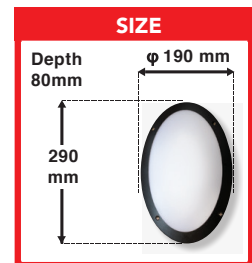

Code	Description
SOL CCT BL	12W CCT IP66 1000LM Oval Bulkhead
SOL CCT WH	12W CCT IP66 1000LM Oval Bulkhead

Polycarbonated LED CCT Oval Bulkhead

DESCRIPTION:

- Lumen: 1000LM
- Power: 12W
- Lamp Life: 30,000 Hrs.
- 3 Yr Warranty
- Input Voltage: 220/240V
- IP66 Rating
- CCT: 2700K, 4000K, 6400K
- Eyelid Included
- White or Black Trim