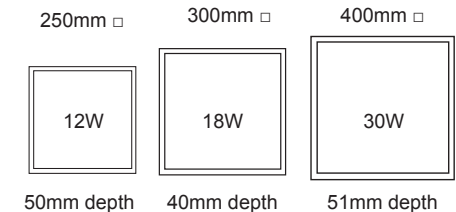

Dimmable Slim Line Range

Code	Wattage	Description	Size	Lumen
SLIM SQ 12W CCT	12W	SLIM - SQ 12W CCT 12 W 1200-1330 LM IP 54 CCT SQUARE	250x50mm	1080 – 1260LM
SLIM SQ 18W CCT	18W	SLIM - SQ 18W CCT 18 W 1800-1995 LM IP 54 CCT SQUARE	300x40mm	1710 – 1910LM
SLIM SQ 30W CCT	30W	SLIM - SQ 30W CCT 30W 3000-3300 LM IP 54 CCT SQUARE	400x51mm	2760 – 3090LM

DESCRIPTION:

- Power: 12w, 18w, 30w
- 12w: 1050-1270Lm
- 18w: 1800-2100Lm
- 30w: 2700-3200Lm
- CCT: 3000k, 4000k, 5700k
- 3 Yr. Guarantee
- Beam Angle: 120°
- IP Rating IP54
- Dimmable
- Lamp Life: 30,000 Hrs.
- Input Voltage: 220/240V AC