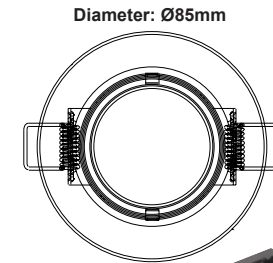

IP65 Fire Rated GU10 Downlight

Product Code	Description
SGUFR-MC	IP65 Fire Rated GU10 Downlight, White Housing
SGUFR-WH	IP65 Fire Rated GU10 Downlight, Matt Chrome Housing

Features

- GU10 Fire Rated Downlight
- 50W MAX 240v
- IP65 Rating
- Lamp Not Included
- Available in White / Matt Chrome
- Fire Rated up to 90 Minutes
- Cutout: Ø68mm
- Conforms to:
 - EN 60598-2-2:2012
 - EN 60598-1:2015+A1:2018
 - BS476 Part 21:1987

Matt Chrome

White

Diameter: Ø85mm

GU10 Lampholder and Bracket supplied

Solas Geal Distribution Ltd, Unit 7 & 8 Ashbourne Business Centre, Ballybin Road, Ashbourne, Co. Meath, A84 YP58, Ireland.
 SGD Solas Geal UK Ltd, Unit 32 Junction One Business Park, Valley Road, Birkenhead, Wirral, Merseyside, UK, CH41 7ED.