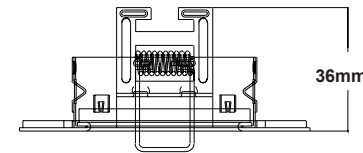

IP65 Fire Rated GU10 Downlight

Product Code	Description
SGUFR-MC	IP65 Fire Rated GU10 Downlight, White Housing
SGUFR-WH	IP65 Fire Rated GU10 Downlight, Matt Chrome Housing

Features

- GU10 Fire Rated Downlight
- 50W MAX 240v
- IP65 Rating
- Lamp Not Included
- Available in White / Matt Chrome
- Fire Rated up to 90 Minutes
- Cutout: Ø68mm
- Conforms to:
 - EN 60598-2-2:2012
 - EN 60598-1:2015+A1:2018
 - BS476 Part 21:1987

Matt Chrome

White

Diameter: Ø85mm

GU10 Lampholder and Bracket supplied

Solas Geal Distribution Ltd, Unit 7 & 8 Ashbourne Business Centre, Ballybin Road, Ashbourne, Co. Meath, A84 YP58, Ireland.
 SGD Solas Geal UK Ltd, Unit 32 Junction One Business Park, Valley Road, Birkenhead, Wirral, Merseyside, UK, CH41 7ED.