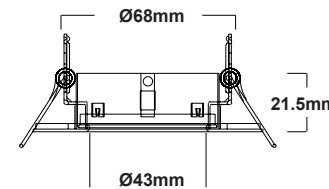

IP65 Fire Rated GU10 Downlight

Product Code	Description
SGUFR-MC	IP65 Fire Rated GU10 Downlight, White Housing
SGUFR-WH	IP65 Fire Rated GU10 Downlight, Matt Chrome Housing

Features

- GU10 Fire Rated Downlight
- 50W MAX 240v
- IP65 Rating
- Lamp Not Included
- Available in White / Matt Chrome
- Fire Rated up to 90 Minutes
- Cutout: Ø68mm
- Conforms to:
 - EN 60598-2-2:2012
 - EN 60598-1:2015+A1:2018
 - BS476 Part 21:1987

Matt Chrome

White

Diameter: Ø85mm

GU10 Lampholder and Bracket supplied

Solas Geal Distribution Ltd, Unit 7 & 8 Ashbourne Business Centre, Ballybin Road, Ashbourne, Co. Meath, A84 YP58, Ireland.
 SGD Solas Geal UK Ltd, Unit 32 Junction One Business Park, Valley Road, Birkenhead, Wirral, Merseyside, UK, CH41 7ED.