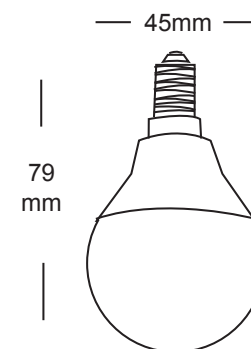

## SGOLF LED Range

Code:	Description:
<b>SGOLF LED B22-WW/CW</b>	LED Golf Ball, 4.9w, 470Lm, B22, 2700k/6500k
<b>SGOLF LED E27-WW/CW</b>	LED Golf Ball, 4.9w, 470Lm, E27, 2700k/6500k
<b>SGOLF LED B15D-WW/CW</b>	LED Golf Ball, 4.9w, 470Lm, B15D, 2700k/6500k
<b>SGOLF LED E14-WW/CW</b>	LED Golf Ball, 4.9w, 470Lm, E14, 2700k/6500k

#### SGOLF LED-WW/CW

- Power: 4.9w
- Lumen: 470Lm
- 3 Yr. Guarantee
- Beam Angle: 270°
- Lamp Life: 30,000 Hrs.
- Input Voltage: 230V AC
- Base Type: C45 Lamp B22/E27/E14/B15D
- Available In Cool / Warm White