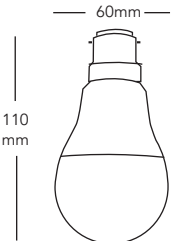

## LED A60 8.5w GLS Lamp

Code:	Description:
<b>SGLS LED B22-WW</b>	LED 8.5w A60 GLS Lamp, 806Lm, 2700k
<b>SGLS LED E27-WW</b>	LED 8.5w A60 GLS Lamp, 806Lm, 2700k
<b>SGLS LED B22-CW</b>	LED 8.5w A60 GLS Lamp, 806Lm, 6500k
<b>SGLS LED E27-CW</b>	LED 8.5w A60 GLS Lamp, 806Lm, 6500k

### Features

- Power: 8.5w
- Lumen: 806Lm
- 3 Yr. Guarantee
- Beam Angle: 300°
- Lamp Life: 30,000 Hrs.
- Input Voltage: 230V AC
- Base Type: A60 Lamp B22
- Non-Dimmable
- Available In Warm White

806 lm  
8.5w WW

806 lm  
8.5w CW

BOX QUANTITY  
Outer Box 100  
Inner Box 20

Solas Geal Distribution Ltd, Unit 7 & 8 Ashbourne Business Centre, Ballybin Road, Ashbourne, Co. Meath, A84 YP58, Ireland.  
SGD Solas Geal UK Ltd, Unit 32 Junction One Business Park, Valley Road, Birkenhead, Wirral, Merseyside, UK, CH41 7ED.