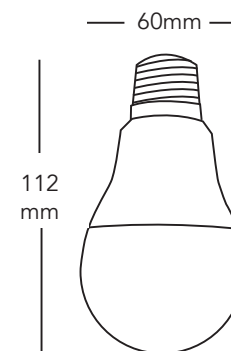

## LED Dimmable A60 Lamp Range

Code:	Description:
SGLS-DIM B22 WW	LED Dimmable A60 B22 Lamp, 8.5W, 806Lm, 2700K
SGLS-DIM E27 WW	LED Dimmable A60 E27 Lamp, 8.5W, 806Lm, 2700K

#### LED Dimmable A60 Lamp

- Power: 8.5w
- Lumen: 806Lm
- 3 Yr. Guarantee
- Beam Angle: 300°
- Lamp Life: 30,000 Hrs.
- Input Voltage: 230V AC
- Base Type: A60 Lamp B22/E27
- Warm White
- Dimmable

Solas Geal Distribution Ltd, Unit 7 & 8 Ashbourne Business Centre, Ballybin Road, Ashbourne, Co. Meath, A84 YP58, Ireland.  
 SGD Solas Geal UK Ltd, Unit 32 Junction One Business Park, Valley Road, Birkenhead, Wirral, Merseyside, UK, CH41 7ED.