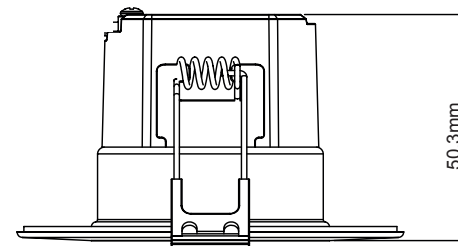

## FEATURES:

- Power: 6w
- CCT: 3000k, 4000k, 6500k
- Lumen: 540Lm/600Lm/540Lm
- 3 Yr. Guarantee
- Beam Angle: 60°
- Flicker Free
- IP Rating IP65
- Connection: Push on
- CRI: >80Ra
- Dimmable with LED Dimmers
- Cutout: 55-70mm
- Lamp Life: 30,000 Hrs.
- Voltage: 220/240 AV
- Prewired with Quick Wire Connector
- Comes in White Finish
- Matt Chrome trim can be purchased seperately
- 30/60/90 Minute Fire Rated
- Fire, Moisture, Acoustic Compliant
- Fire Rated BS Cert

**3000k, 4000k, 6500k**  
CCT LED Colour Selectable Switch

**SFR6WMCTR**  
Matt Chrome trim

Solas Geal Distribution Ltd, Unit 7 & 8 Ashbourne Business Centre, Ballybin Road, Ashbourne, Co. Meath, A84 YP58, Ireland.  
SGD Solas Geal UK Ltd, Unit 32 Junction One Business Park, Valley Road, Birkenhead, Wirral, Merseyside, UK, CH41 7ED.