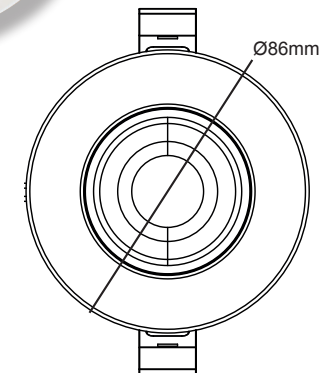

# LED FIRE RATED CCT 6W DIMMABLE DOWNLIGHT

| Code                 | Description  |
|----------------------|--|
| <b>SFR 6W-WH-CCT</b> | <b>6w 600Lm IP65 CCT Fire Rated Dimmable Downlight, White Finish</b> |
| <b>SFR6WMCTR</b>     | <b>Matt Chrome Trim for SFR 6W-WH-CCT</b>                            |

## FEATURES:

- Power: 6w
- CCT: 3000k, 4000k, 6500k
- Lumen: 540Lm/600Lm/540Lm
- 3 Yr. Guarantee
- Beam Angle: 60°
- Flicker Free
- IP Rating IP65
- Connection: Push on
- CRI: >80Ra
- Dimmable with LED Dimmers
- Cutout: 55-70mm
- Lamp Life: 30,000 Hrs.
- Voltage: 220/240 AV
- Prewired with Quick Wire Connector
- Comes in White Finish
- Matt Chrome trim can be purchased seperately
- 30/60/90 Minute Fire Rated
- Fire, Moisture, Acoustic Compliant
- Fire Rated BS Cert

**3000k, 4000k, 6500k**  
CCT LED Colour Selectable Switch

**SFR6WMCTR**  
Matt Chrome trim

Solas Geal Distribution Ltd, Unit 7 & 8 Ashbourne Business Centre, Ballybin Road, Ashbourne, Co. Meath, A84 YP58, Ireland.  
SGD Solas Geal UK Ltd, Unit 32 Junction One Business Park, Valley Road, Birkenhead, Wirral, Merseyside, UK, CH41 7ED.