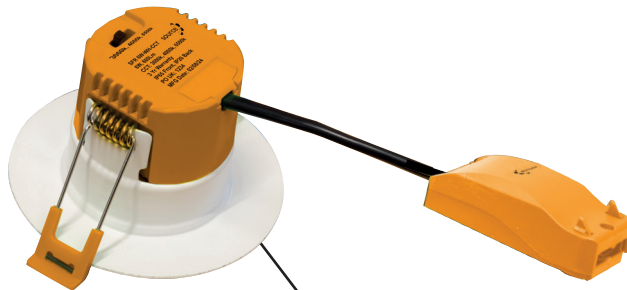

# LED FIRE RATED CCT 6W DIMMABLE DOWNLIGHT

| Code                 | Description  |
|----------------------|--|
| <b>SFR 6W-WH-CCT</b> | <b>6w 600Lm IP65 CCT Fire Rated Dimmable Downlight, White Finish</b> |
| <b>SFR6WMCTR</b>     | <b>Matt Chrome Trim for SFR 6W-WH-CCT</b>                            |

## FEATURES:

- Power: 6w
- CCT: 3000k, 4000k, 6500k
- Lumen: 540Lm/600Lm/540Lm
- 3 Yr. Guarantee
- Beam Angle: 60°
- Flicker Free
- IP Rating IP65
- Connection: Push on
- CRI: >80Ra
- Dimmable with LED Dimmers
- Cutout: 55-70mm
- Lamp Life: 30,000 Hrs.
- Voltage: 220/240 AV
- Prewired with Quick Wire Connector
- Comes in White Finish
- Matt Chrome trim can be purchased seperately
- 30/60/90 Minute Fire Rated
- Fire, Moisture, Acoustic Compliant
- Fire Rated BS Cert

**3000k, 4000k, 6500k**  
CCT LED Colour Selectable Switch

**SFR6WMCTR**  
Matt Chrome trim

Solas Geal Distribution Ltd, Unit 7 & 8 Ashbourne Business Centre, Ballybin Road, Ashbourne, Co. Meath, A84 YP58, Ireland.  
SGD Solas Geal UK Ltd, Unit 32 Junction One Business Park, Valley Road, Birkenhead, Wirral, Merseyside, UK, CH41 7ED.