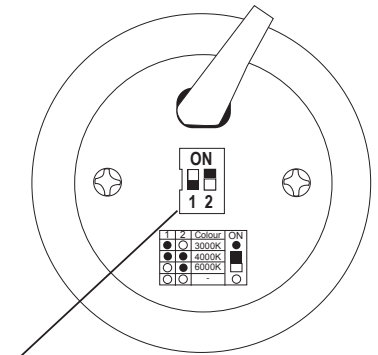

LED FIRE RATED CCT DIMMABLE DOWNLIGHT

Code	Description
SFR 5.5W-WH CCT	5.5W 550LM IP65 CCT WHITE DIMMABLE DOWNLIGHT
SFR 5.5W-MC CCT	5.5W 550LM IP65 CCT MATT CHROME DIMMABLE DOWNLIGHT

FEATURES:

- Power: 5.5w
- CCT: 3000k, 4000k, 6000k
- Lumen: 550Lm
- 3 Yr. Guarantee
- Beam Angle: 60°
- IP Rating IP65
- Dimmable with LED Dimmers
- Cutout: 57mm
- Lamp Life: 30,000 Hrs.
- Input Voltage: 170/240V
- Prewired with quick wire connector
- Comes in White or Matt Chrome Finish
- 30/60/90 Minute Fire Rated
- Fire Rated BS Cert

Standard White Finish

Tilted Matt Chrome Finish

Quick Wire Connector

CCT LED
Colour selectable
3000k, 4000k, 6000k

Solas Geal Distribution Ltd, Unit 7 & 8 Ashbourne Business Centre, Ballybin Road, Ashbourne, Co. Meath, A84 YP58, Ireland.
 SGD Solas Geal UK Ltd, Unit 32 Junction One Business Park, Valley Road, Birkenhead, Wirral, Merseyside, UK, CH41 7ED.