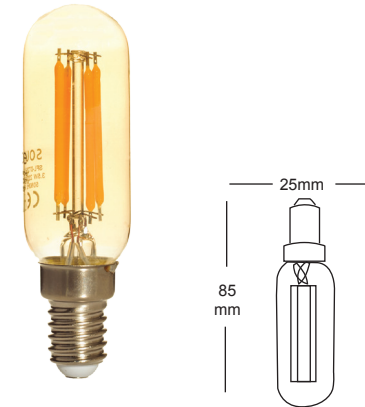

LED Filament Vintage Range

Code:	Description:	Wattage	Lumen
SFL-DG95-E27/B22	LED Filament Dimmable Vintage Globe	7W	806Lm
SFL-DST64-E27/B22	LED Filament Dimmable Vintage Teardrop	7W	806Lm
SFL-DT25-E14	LED Mini Dimmable Decorative Filament	3.5W	315Lm

LED Filament Vintage Globe

- Power: 7w
- Lumen: 806Lm
- 3 Yr. Guarantee
- Beam Angle: 320°
- Lamp Life: 20,000 Hrs.
- Input Voltage: 220V AC
- Dimmable
- Base Type: B22/E27

LED Filament Vintage Teardrop

- Power: 7w
- Lumen: 806Lm
- 3 Yr. Guarantee
- Beam Angle: 320°
- Lamp Life: 20,000 Hrs.
- Input Voltage: 220V AC
- Dimmable
- Base Type: B22/E27

LED Mini Dimmable Decorative Filament

- Power: 3.5w
- Lumen: 315Lm
- 3 Yr. Guarantee
- Beam Angle: 320°
- Lamp Life: 20,000 Hrs.
- Input Voltage: 220V AC
- Dimmable
- Base Type: E14

806 lm
7w

315 lm
3.5w

3 years
Quality Assurance

BOX QUANTITY
SFL-DG95
Outer Box 25
Inner Box 5

BOX QUANTITY
SFL-DST64
Outer Box 100
Inner Box 20

BOX QUANTITY
SFL-DT25-E14
Outer Box 100
Inner Box 20

Solas Geal Distribution Ltd, Unit 7 & 8 Ashbourne Business Centre, Ballybin Road, Ashbourne, Co. Meath, A84 YP58, Ireland.
SGD Solas Geal UK Ltd, Unit 32 Junction One Business Park, Valley Road, Birkenhead, Wirral, Merseyside, UK, CH41 7ED.