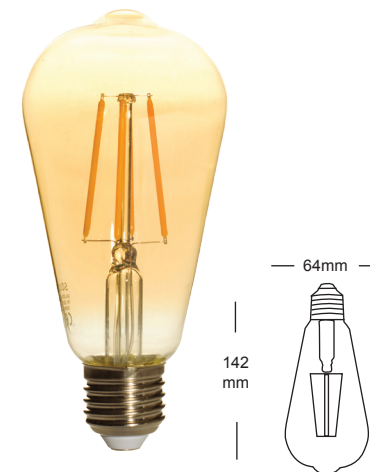

LED Filament Vintage Range

Code:	Description:	Wattage	Lumen
SFL-DG95-E27/B22	LED Filament Dimmable Vintage Globe	7W	806Lm
SFL-DST64-E27/B22	LED Filament Dimmable Vintage Teardrop	7W	806Lm
SFL-DT25-E14	LED Mini Dimmable Decorative Filament	3.5W	315Lm

LED Filament Vintage Globe

- Power: 7w
- Lumen: 806Lm
- 3 Yr. Guarantee
- Beam Angle: 320°
- Lamp Life: 20,000 Hrs.
- Input Voltage: 220V AC
- Dimmable
- Base Type: B22/E27

LED Filament Vintage Teardrop

- Power: 7w
- Lumen: 806Lm
- 3 Yr. Guarantee
- Beam Angle: 320°
- Lamp Life: 20,000 Hrs.
- Input Voltage: 220V AC
- Dimmable
- Base Type: B22/E27

LED Mini Dimmable Decorative Filament

- Power: 3.5w
- Lumen: 315Lm
- 3 Yr. Guarantee
- Beam Angle: 320°
- Lamp Life: 20,000 Hrs.
- Input Voltage: 220V AC
- Dimmable
- Base Type: E14

806 lm
7w

315 lm
3.5w

3 years
Quality Assurance

BOX QUANTITY
SFL-DG95
Outer Box 25
Inner Box 5

BOX QUANTITY
SFL-DST64
Outer Box 100
Inner Box 20

BOX QUANTITY
SFL-DT25-E14
Outer Box 100
Inner Box 20

Solas Geal Distribution Ltd, Unit 7 & 8 Ashbourne Business Centre, Ballybin Road, Ashbourne, Co. Meath, A84 YP58, Ireland.
SGD Solas Geal UK Ltd, Unit 32 Junction One Business Park, Valley Road, Birkenhead, Wirral, Merseyside, UK, CH41 7ED.