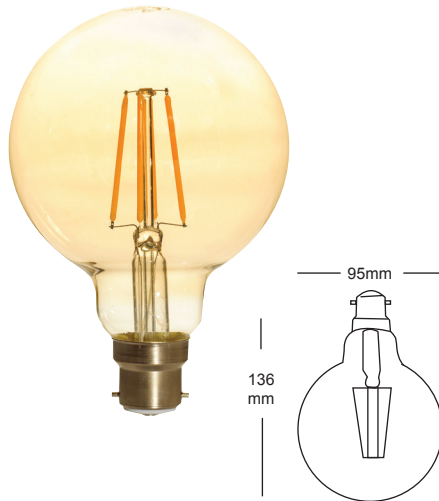

LED Filament Vintage Range

Code:	Description:	Wattage	Lumen
SFL-DG95-E27/B22	LED Filament Dimmable Vintage Globe	7W	806Lm
SFL-DST64-E27/B22	LED Filament Dimmable Vintage Teardrop	7W	806Lm
SFL-DT25-E14	LED Mini Dimmable Decorative Filament	3.5W	315Lm

LED Filament Vintage Globe

- Power: 7w
- Lumen: 806Lm
- 3 Yr. Guarantee
- Beam Angle: 320°
- Lamp Life: 20,000 Hrs.
- Input Voltage: 220V AC
- Dimmable
- Base Type: B22/E27

LED Filament Vintage Teardrop

- Power: 7w
- Lumen: 806Lm
- 3 Yr. Guarantee
- Beam Angle: 320°
- Lamp Life: 20,000 Hrs.
- Input Voltage: 220V AC
- Dimmable
- Base Type: B22/E27

LED Mini Dimmable Decorative Filament

- Power: 3.5w
- Lumen: 315Lm
- 3 Yr. Guarantee
- Beam Angle: 320°
- Lamp Life: 20,000 Hrs.
- Input Voltage: 220V AC
- Dimmable
- Base Type: E14