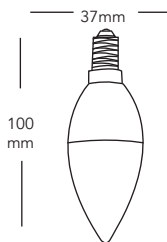

<b>SFL-DGLS-E27</b>	LED 7w Filament Vintage Dimmable GLS, 806Lm, 2200k
<b>SFL-DGLS B22</b>	LED 7w Filament Vintage Dimmable GLS, 806Lm, 2200k

**SFL-DCAN**

- Power: 4w
- Lumen: 380Lm
- 3 Yr. Guarantee
- Beam Angle: 320°
- Lamp Life: 20,000 Hrs.
- Input Voltage: 220V AC
- Base Type: B22/  
E27/E14/B15D
- Dimmable
- Amber Glass

**SFL-DGLS**

- Power: 7w
- Lumen: 806Lm
- 3 Yr. Guarantee
- Beam Angle: 320°
- Lamp Life: 20,000 Hrs.
- Input Voltage: 220V AC
- Base Type: B22/E27
- Dimmable
- Amber Glass

Solas Geal Distribution Ltd, Unit 7 & 8 Ashbourne Business Centre, Ballybin Road, Ashbourne, Co. Meath, A84 YP58, Ireland.  
 SGD Solas Geal UK Ltd, Unit 32 Junction One Business Park, Valley Road, Birkenhead, Wirral, Merseyside, UK, CH41 7ED.