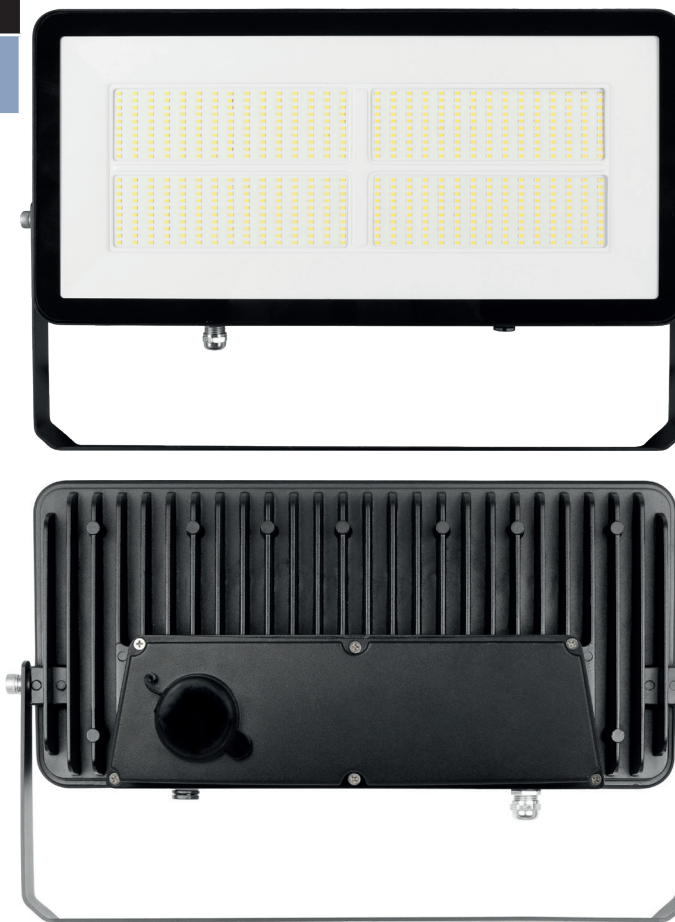

Solas Geal Distribution Ltd, Unit 7 & 8 Ashbourne Business Centre, Ballybin Road, Ashbourne, Co. Meath, A84 YP58, Ireland.
SGD Solas Geal UK Ltd, Unit 32 Junction One Business Park, Valley Road, Birkenhead, Wirral, Merseyside, UK, CH41 7ED.

Tel: +353 1 8357447. UK Ph: 0330 551 7000. Fax: 00353 1 8357448. Email: info@sgd.ie. Website: www.sgd.ie