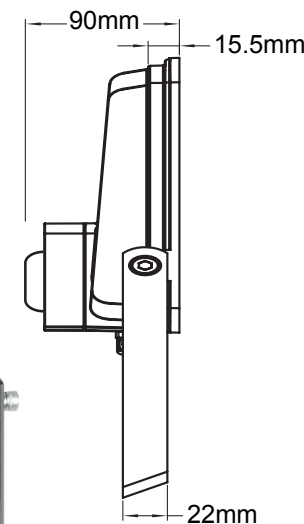

Solas Geal Distribution Ltd, Unit 7 & 8 Ashbourne Business Centre, Ballybin Road, Ashbourne, Co. Meath, A84 YP58, Ireland.
SGD Solas Geal UK Ltd, Unit 32 Junction One Business Park, Valley Road, Birkenhead, Wirral, Merseyside, UK, CH41 7ED.

Tel: +353 1 8357447. UK Ph: 0330 551 7000. Fax: 00353 1 8357448. Email: info@sgd.ie. Website: www.sgd.ie