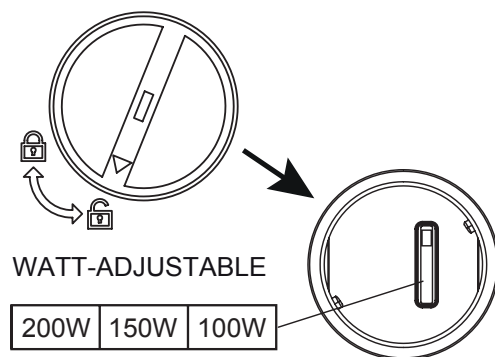

LED MULTI WATT FLOODLIGHT

FEATURES:

- Multi Watt: 100w, 150w, 200w
- 130 Lm/Watt
- Colour Temp: 4000k
- IP Rating IP65
- Input Voltage: 100-240V 50Hz
- Supplied with 1M Cable
- Mounting Bracket Included
- Aluminium die-casting, stainless steel screws

EASY ACCESS TWIST DIAL

WATT-ADJUSTABLE