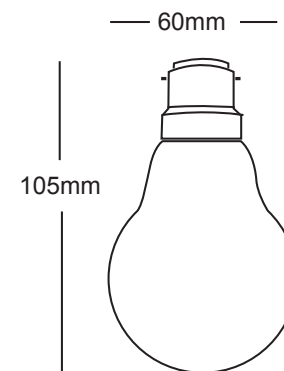

## LED Non-Dimmable Frosted GLS Lamp Range

Code:	Description:
SFGLS-B22-WW/CW	LED Non-Dimmable Frosted GLS, 7w, 806Lm, 2700k/6500k
SFGLS-E27-WW/CW	LED Non-Dimmable Frosted GLS, 7w, 806Lm, 2700k/6500k

#### LED Non-Dimmable Frosted GLS Lamp

- Power: 7w
- Lumen: 806Lm
- 3 Yr. Guarantee
- Beam Angle: 320°
- Lamp Life: 30,000 Hrs.
- Input Voltage: 220V AC
- Non-Dimmable
- Available In Cool / Warm White

Solas Geal Distribution Ltd, Unit 7 & 8 Ashbourne Business Centre, Ballybin Road, Ashbourne, Co. Meath, A84 YP58, Ireland.  
 SGD Solas Geal UK Ltd, Unit 32 Junction One Business Park, Valley Road, Birkenhead, Wirral, Merseyside, UK, CH41 7ED.