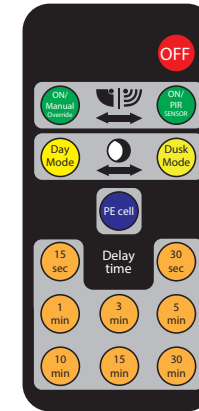

Code	Description
SFD 10W BL/WH	10w IP65 Flood 4000k Black/White
SFD 20W BL/WH	20w IP65 Flood 4000k Black/White
SFD 30W BL/WH	30w IP65 Flood 4000k Black/White
SFD 50W BL/WH	50w IP65 Flood 4000k Black/White
SFD10 PIR BL/WH	Remote Control PIR 10w IP65 Black/White
SFD 20 PIR BL/WH	Remote Control PIR 20w IP65 Black/White
SFD 30 PIR BL/WH	Remote Control PIR 30w IP65 Black/White
SFD 50 PIR BL/WH	Remote Control PIR 50w IP65 Black/White

### LED IP65 FLOODLIGHT

- Lumen: 10W 900LM, 20W 1800LM, 30W 2700LM, 50W 4500LM
- 4000K Colour temp
- Lamp Life: 30,000 Hrs
- Working voltage: AC175~265v
- Operating Temperature -35~50°C
- Supplied with 1 metre cable
- 3 Yr. Warranty
- IP65 Rated
- Available in black or white

### PIR REMOTE CONTROLLED FLOODLIGHT

- Manual Override function
- On/Off PIR Sensor Function
- Day Mode 24hr PIR Mode
- Dusk Mode
- Adjustable Delay Setting 15Sec - 30 Min
- Memory function PIR Floodlight remembers last setting
- Photocell function 20Lux on, 80Lux off
- IP65 Rated
- Available in black or white

### Remote Control

**Quick Fix Bracket**  
can be mounted without  
removing fixture

Wattage	PIR Flood Size	LED Flood Size
10W	93 x 124.5 x 51mm	93 x 124.5 x 27.5mm
20W	109 x 147 x 56.5mm	109 x 147 x 32.5mm
30W	148 x 208 x 63mm	148 x 208 x 39mm
50W	177.5 x 243 x 70.5mm	177.5 x 243 x 47mm