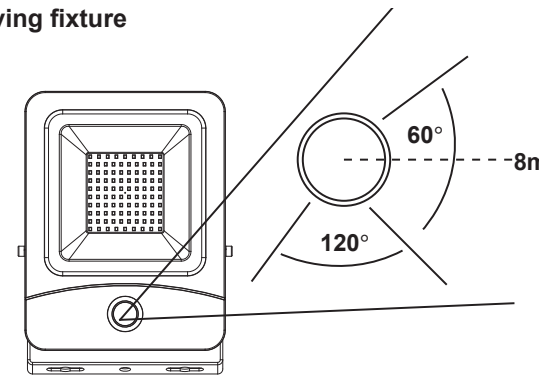

### Remote Control

**Quick Fix Bracket**  
can be mounted without  
removing fixture

Wattage	PIR Flood Size	LED Flood Size
10W	93 x 124.5 x 51mm	93 x 124.5 x 27.5mm
20W	109 x 147 x 56.5mm	109 x 147 x 32.5mm
30W	148 x 208 x 63mm	148 x 208 x 39mm
50W	177.5 x 243 x 70.5mm	177.5 x 243 x 47mm