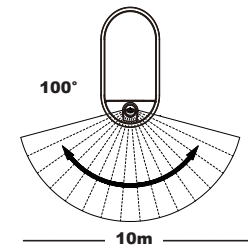

DESCRIPTION

- Lumen: 1400LM
- Power: 20w
- 3 Yr. Guarantee
- Lamp Life: 25,000 Hrs.
- Input Voltage: 220/240V
- IP Rating IP65
- Colour Temp: 4000K
- Available in Black or White
- Detection Range: 10mt
- Time Adjustment: 10 sec - 10 min
- Ambient Light: 2 Lux to 2000 Lux