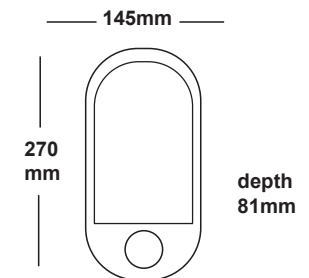

LED PIR BULKHEAD

| Code | Description | Wattage | Lumen |
|------------------|---|---------|--------|
| SBHOV-BL-PIR | LED 20W 1400LM PIR IP65 POLY BULKHEAD BLACK | 20w | 1400LM |
| BULKLED 15W + PC | LED 20W 1400LM PIR IP65 POLY BULKHEAD WHITE | 20w | 1400LM |

DESCRIPTION

- Lumen: 1400LM
- Power: 20w
- 3 Yr. Guarantee
- Lamp Life: 25,000 Hrs.
- Input Voltage: 220/240V
- IP Rating IP65
- Colour Temp: 4000K
- Available in Black or White
- Detection Range: 10mt
- Time Adjustment: 10 sec - 10 min
- Ambient Light: 2 Lux to 2000 Lux