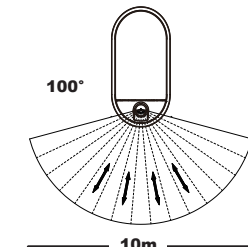

DESCRIPTION

- Lumen: 1400LM
- Power: 20w
- 3 Yr. Guarantee
- Lamp Life: 25,000 Hrs.
- Input Voltage: 220/240V
- IP Rating IP65
- Colour Temp: 4000K
- Available in Black or White
- Detection Range: 10mt
- Time Adjustment: 10 sec - 10 min
- Ambient Light: 2 Lux to 2000 Lux