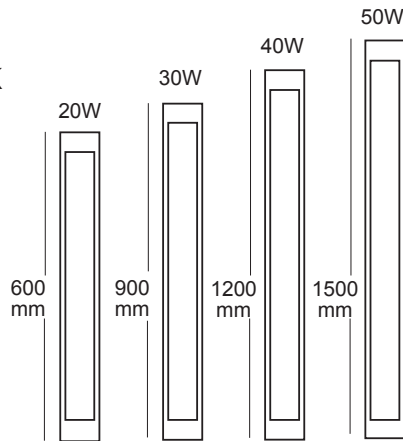

LED MULTI WATT CCT SLIMLINE BATTENS

Code	Wattage	Luminous Efficacy	Size
SBAT-20W	10W, 15W, 20W	120Lm/W	600mm
SBAT-30W	15W, 20W, 30W	120Lm/W	900mm
SBAT-40W	20W, 30W, 40W	120Lm/W	1200mm
SBAT-50W	30W, 40W, 50W	120Lm/W	1500mm

Features

- CCT: 2700k, 3000K, 4000K, 6500K
- Multi Watt
- IP Rating: IP40
- 120Lm/W
- Frequency: 50Hz
- Voltage: 220V - 240V
- 120° Beam Angle
- Complete with 1M Cable
- Flicker Free
- 3 year Warranty
- Non-Dimmable
- Quick Wire Connector