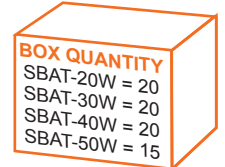

LED MULTI WATT CCT SLIMLINE BATTENS

Code	Wattage	Luminous Efficacy	Size
SBAT-20W	10W, 15W, 20W	120Lm/W	600mm
SBAT-30W	15W, 20W, 30W	120Lm/W	900mm
SBAT-40W	20W, 30W, 40W	120Lm/W	1200mm
SBAT-50W	30W, 40W, 50W	120Lm/W	1500mm

Features

- CCT: 2700k, 3000K, 4000K, 6500K
- Multi Watt
- IP Rating: IP40
- 120Lm/W
- Frequency: 50Hz
- Voltage: 220V - 240V
- 120° Beam Angle
- Complete with 1M Cable
- Flicker Free
- 3 year Warranty
- Non-Dimmable
- Quick Wire Connector