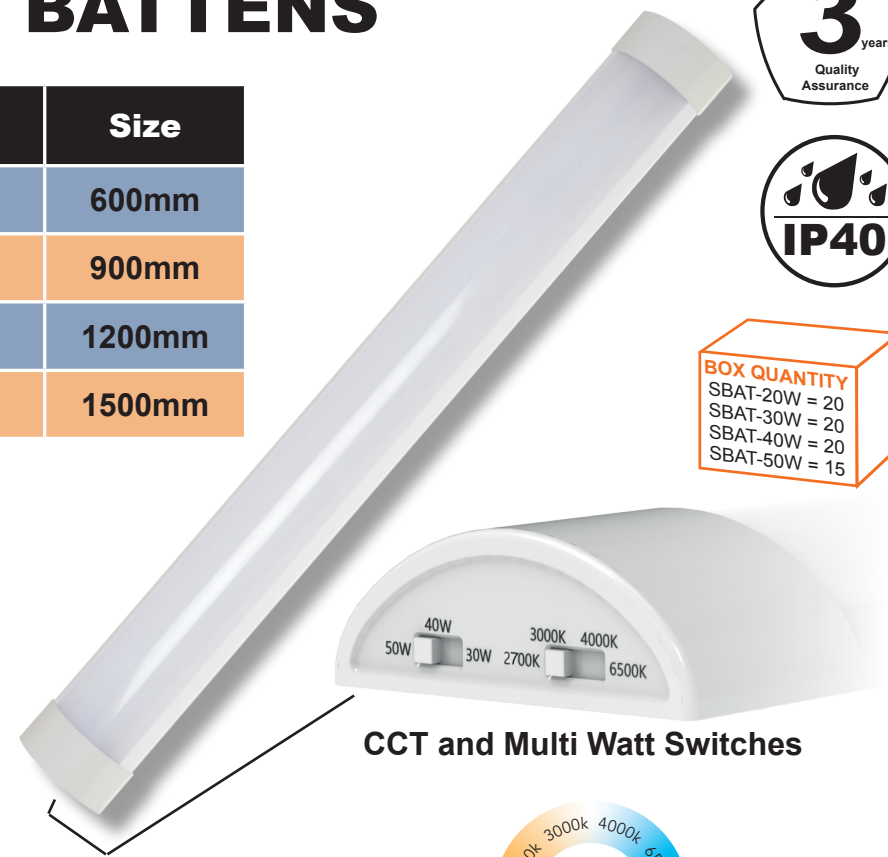

LED MULTI WATT CCT SLIMLINE BATTENS

Code	Wattage	Luminous Efficacy	Size
SBAT-20W	10W, 15W, 20W	120Lm/W	600mm
SBAT-30W	15W, 20W, 30W	120Lm/W	900mm
SBAT-40W	20W, 30W, 40W	120Lm/W	1200mm
SBAT-50W	30W, 40W, 50W	120Lm/W	1500mm

Features

- CCT: 2700k, 3000K, 4000K, 6500K
- Multi Watt
- IP Rating: IP40
- 120Lm/W
- Frequency: 50Hz
- Voltage: 220V - 240V
- 120° Beam Angle
- Complete with 1M Cable
- Flicker Free
- 3 year Warranty
- Non-Dimmable
- Quick Wire Connector

Solas Geal Distribution Ltd, Unit 7 & 8 Ashbourne Business Centre, Ballybin Road, Ashbourne, Co. Meath, A84 YP58, Ireland

Tel: +353 1 8357447. Email: info@sgd.ie. Website: www.sgd.ie