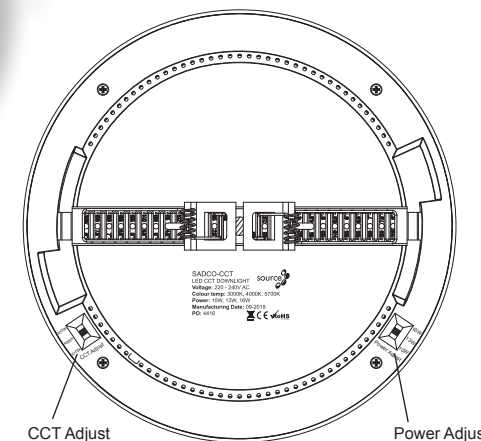

Code	Description
SADCO-CCT	LED CCT/Wattage Adjustable Downlight

## CCT / Wattage Adjustable Cut out

### DESCRIPTION:

- Adjust by switch:
  - 10W: 950LM - 1000LM
  - 13W: 1200LM - 1450LM
  - 16W: 1500LM - 1800LM
- 3 Yr. Guarantee
- Colour Temp: 3000K, 4000K, 5700K
- Input Voltage: 200 - 240V AC
- 120° Beam Angle
- 235mm diameter, depth 20mm
- Cutout: 65 - 205mm