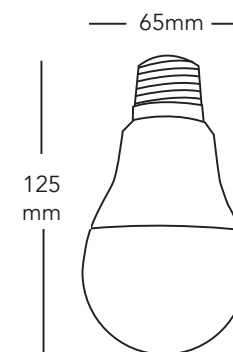

LED 19W GLS Lamp Range

Code:	Description:
SA7019WB22-WW	LED GLS Lamp, 17.8W, 1800Lm, 2700K
SA7019WB22-CW	LED GLS Lamp, 17.8W, 1800Lm, 6500K
SA7019WE27-WW	LED GLS Lamp, 17.8W, 1800Lm, 2700K
SA7019WE27-CW	LED GLS Lamp, 17.8W, 1800Lm, 6500K

Features:

SA70 LED Lamps

- Power: 17.8w
- Lumen: 1800Lm
- 3 Yr. Guarantee
- Beam Angle:300°
- Lamp Life: 30,000 Hrs.
- Input Voltage: 230V AC
- Base Type: B22/E27
- Available In Cool / Warm White

Solas Geal Distribution Ltd, Unit 7 & 8 Ashbourne Business Centre, Ballybin Road, Ashbourne, Co. Meath, A84 YP58, Ireland.
 SGD Solas Geal UK Ltd, Unit 32 Junction One Business Park, Valley Road, Birkenhead, Wirral, Merseyside, UK, CH41 7ED.