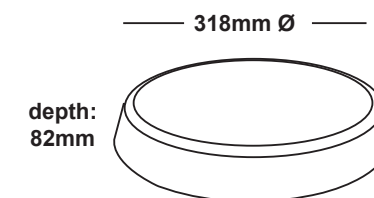

DESCRIPTION

9w LED 900Lm 4000K

9w LED 900Lm Emergency 4000K

9w LED 900Lm Sensor 4000K

- IP Rating: IP65
- Voltage 240V
- Lamp Life: 30000 Hrs
- Emergency Pack and battery life 12 month warranty
- Battery nominal capacity: 1500mAh
- Battery nominal voltage: 3.20V
- Battery standard Charge Current: 300mA
- Battery max. Charge Current: 750mA
- Maximum ambient temperature must not exceed 25°C
- Lamp Life: 30000 Hrs