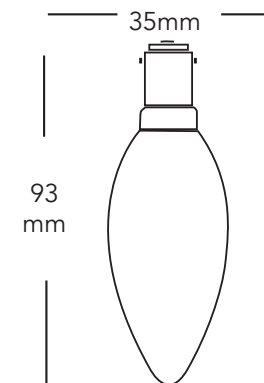

LED Dimmable Full Frosted Candle Range

Code:	Description:
SFG-DCAN-B15D CW	LED Dimmable Frosted Candle, 4w, 470Lm, 6500k
SFG-DCAN-B22 CW	LED Dimmable Frosted Candle, 4w, 470Lm, 6500k
SFG-DCAN-E14 CW	LED Dimmable Frosted Candle, 4w, 470Lm, 6500k
SFG-DCAN-E27 WW/CW	LED Dimmable Frosted Candle, 4w, 470Lm, 2700k/6500k

Features:

LED Dimmable Frosted Candle Lamp

- Power: 4w
- Lumen: 470Lm
- 3 Yr. Guarantee
- Beam Angle: 320°
- Lamp Life: 30,000 Hrs.
- Input Voltage: 220V AC
- Dimmable
- Base: B22/E27/E14/B15D
- Available In Cool / Warm White