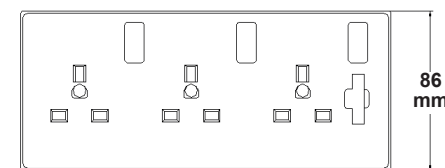

CONVERTOR SOCKETS

Code	Description
KC2SL	1-2 Gang Convertor Sockets
KC3SL	1-3 Gang Convertor Sockets

FEATURES

- Polycarbonate Material
- Complies to BS1363

BOX QUANTITY
Outer Box
KC2SL = 50
Inner Box
KC2SL = 10

BOX QUANTITY
Outer Box
KC5SL = 100
Inner Box
KC5SL = 10

Solas Geal Distribution Ltd, Unit 7 & 8 Ashbourne Business Centre, Ballybin Road, Ashbourne, Co. Meath, A84 YP58, Ireland.
SGD Solas Geal UK Ltd, Unit 32 Junction One Business Park, Valley Road, Birkenhead, Wirral, Merseyside, UK, CH41 7ED.