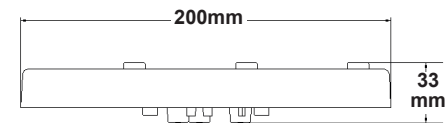

CONVERTOR SOCKETS

Code	Description
KC2SL	1-2 Gang Convertor Sockets
KC3SL	1-3 Gang Convertor Sockets

FEATURES

- Polycarbonate Material
- Complies to BS1363

BOX QUANTITY
Outer Box
KC2SL = 50
Inner Box
KC2SL = 10

BOX QUANTITY
Outer Box
KC5SL = 100
Inner Box
KC5SL = 10

Solas Geal Distribution Ltd, Unit 7 & 8 Ashbourne Business Centre, Ballybin Road, Ashbourne, Co. Meath, A84 YP58, Ireland.
SGD Solas Geal UK Ltd, Unit 32 Junction One Business Park, Valley Road, Birkenhead, Wirral, Merseyside, UK, CH41 7ED.