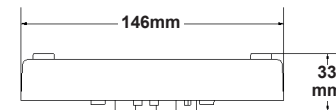

CONVERTOR SOCKETS

Code	Description
KC2SL	1-2 Gang Convertor Sockets
KC3SL	1-3 Gang Convertor Sockets

FEATURES

- Polycarbonate Material
- Complies to BS1363

BOX QUANTITY
Outer Box
KC2SL = 50
Inner Box
KC2SL = 10

BOX QUANTITY
Outer Box
KC5SL = 100
Inner Box
KC5SL = 10

Solas Geal Distribution Ltd, Unit 7 & 8 Ashbourne Business Centre, Ballybin Road, Ashbourne, Co. Meath, A84 YP58, Ireland.
SGD Solas Geal UK Ltd, Unit 32 Junction One Business Park, Valley Road, Birkenhead, Wirral, Merseyside, UK, CH41 7ED.