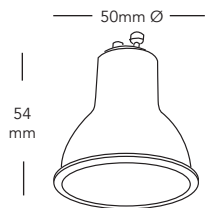

GU10 Lamp Range

Code:	Description:
S4W-SMD-WW	GU10 4w Lamp Warm White, 320Lm, 2700k
S4W-SMD-NW	GU10 4w Lamp Natural White, 340Lm, 4000k
S4W-SMD-CW	GU10 4w Lamp Cool White, 340Lm, 6500k

S5W-SMD-WW	GU10 5w Lamp Warm White Dimmable, 400Lm, 2700k
S5W-SMD-NW	GU10 5w Lamp Natural White Dimmable, 410Lm, 4000k
S5W-SMD-CW	GU10 5w Lamp Cool White Dimmable, 420Lm, 6500k

S6W-SMD-WW	GU10 6w Lamp Warm White, 500Lm, 2700k
S6W-SMD-NW	GU10 6w Lamp Natural White, 525Lm, 4000k
S6W-SMD-CW	GU10 6w Lamp Cool White, 525Lm, 6500k

Features:

- 3 Yr. Guarantee
- Beam Angle: 36°
- Lamp Life: 30,000 Hrs.
- Input Voltage: 230V AC
- Base Type: GU10
- Available In Cool / Warm / Natural White