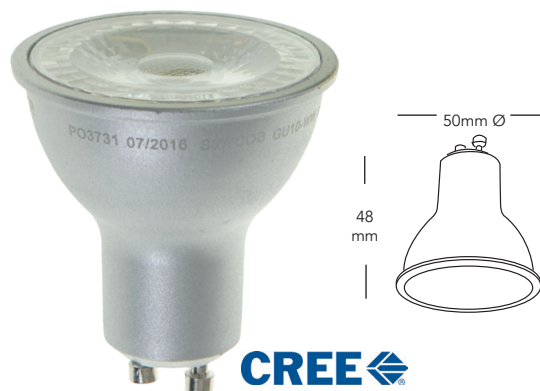

GU10 Lamp COB Range

Code:	Description:
S6WCOBGU10-WW	CREE COB GU10 Lamp Warm White, 6w, 440Lm, 2700k
S6WCOBGU10-CW	CREE COB GU10 Lamp Cool White, 6w, 460Lm, 6500k

S12VCOB5W-WW	12v COB LED, MR16 Base, Warm White, 5w, 380Lm, 2700k
S12VCOB5W-CW	12v COB LED, MR16 Base, Cool White, 5w, 380Lm, 6500k

Features:

S6WCOBGU10-WW/CW

- 3 Yr. Guarantee
- Beam Angle: 36°
- Lamp Life: 30,000 Hrs.
- Input Voltage: 230V AC
- Base Type: GU10
- Non Dimmable
- Available In Cool / Warm White

Features:

S12VCOB5W-WW/CW

- 3 Yr. Guarantee
- Beam Angle: 36°
- Lamp Life: 30,000 Hrs.
- Input Voltage: 230V AC
- Base Type: GU10
- Non Dimmable
- Available In Cool / Warm White

BOX QUANTITY
Outer Box 200
Inner Box 50

Solas Geal Distribution Ltd, Unit 7 & 8 Ashbourne Business Centre, Ballybin Road, Ashbourne, Co. Meath, A84 YP58, Ireland.
SGD Solas Geal UK Ltd, Unit 32 Junction One Business Park, Valley Road, Birkenhead, Wirral, Merseyside, UK, CH41 7ED.