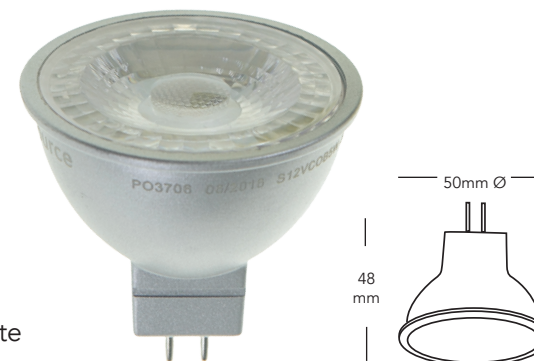

GU10 Lamp COB Range

Code:	Description:
S6WCOBGU10-WW	CREE COB GU10 Lamp Warm White, 6w, 440Lm, 2700k
S6WCOBGU10-CW	CREE COB GU10 Lamp Cool White, 6w, 460Lm, 6500k

S12VCOB5W-WW	12v COB LED, MR16 Base, Warm White, 5w, 380Lm, 2700k
S12VCOB5W-CW	12v COB LED, MR16 Base, Cool White, 5w, 380Lm, 6500k

Features:

S6WCOBGU10-WW/CW

- 3 Yr. Guarantee
- Beam Angle: 36°
- Lamp Life: 30,000 Hrs.
- Input Voltage: 230V AC
- Base Type: GU10
- Non Dimmable
- Available In Cool / Warm White

Features:

S12VCOB5W-WW/CW

- 3 Yr. Guarantee
- Beam Angle: 36°
- Lamp Life: 30,000 Hrs.
- Input Voltage: 230V AC
- Base Type: GU10
- Non Dimmable
- Available In Cool / Warm White

BOX QUANTITY
Outer Box 200
Inner Box 50

Solas Geal Distribution Ltd, Unit 7 & 8 Ashbourne Business Centre, Ballybin Road, Ashbourne, Co. Meath, A84 YP58, Ireland.
SGD Solas Geal UK Ltd, Unit 32 Junction One Business Park, Valley Road, Birkenhead, Wirral, Merseyside, UK, CH41 7ED.