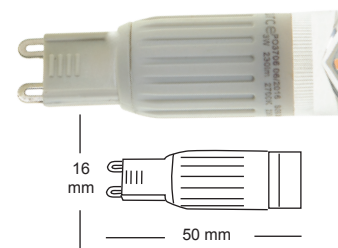

## LED G9 / G4 Lamps

Code:	Description:
SG9 FIL 2W-WW	2w LED G9 Filament
SG9 3W LED-WW	3w LED G9 Filament
SG4 12V 1.5W LED-WW	2w LED G4 Filament

### LED G9 2w Filament

- Power: 2w
- Lumen: 200Lm
- 3 Yr. Guarantee
- Beam Angle: 360°
- Lamp Life: 30,000 Hrs.
- Input Voltage: 240V AC
- Base Type: G9 3W LED
- Warm White

### LED G9 3w Filament

- Power: 3w
- Lumen: 230Lm
- 3 Yr. Guarantee
- Beam Angle: 230°
- Lamp Life: 30,000 Hrs.
- Input Voltage: 240V AC
- Base Type: G9 3W LED
- Warm White

### LED G4 2w Filament

- Power: 2w
- Lumen: 150Lm
- 3 Yr. Guarantee
- Beam Angle: 230°
- Lamp Life: 30,000 Hrs.
- Input Voltage: 240V AC
- Base Type: G4 2W LED
- Warm White

Solas Geal Distribution Ltd, Unit 7 & 8 Ashbourne Business Centre, Ballybin Road, Ashbourne, Co. Meath, A84 YP58, Ireland.  
 SGD Solas Geal UK Ltd, Unit 32 Junction One Business Park, Valley Road, Birkenhead, Wirral, Merseyside, UK, CH41 7ED.