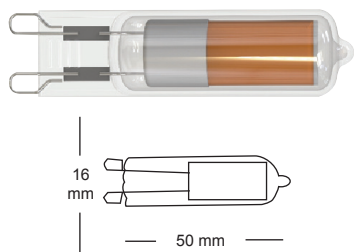

## LED G9 / G4 Lamps

Code:	Description:
SG9 FIL 2W-WW	2w LED G9 Filament
SG9 3W LED-WW	3w LED G9 Filament
SG4 12V 1.5W LED-WW	2w LED G4 Filament

### LED G9 2w Filament

- Power: 2w
- Lumen: 200Lm
- 3 Yr. Guarantee
- Beam Angle: 360°
- Lamp Life: 30,000 Hrs.
- Input Voltage: 240V AC
- Base Type: G9 3W LED
- Warm White

### LED G9 3w Filament

- Power: 3w
- Lumen: 230Lm
- 3 Yr. Guarantee
- Beam Angle: 230°
- Lamp Life: 30,000 Hrs.
- Input Voltage: 240V AC
- Base Type: G9 3W LED
- Warm White

### LED G4 2w Filament

- Power: 2w
- Lumen: 150Lm
- 3 Yr. Guarantee
- Beam Angle: 230°
- Lamp Life: 30,000 Hrs.
- Input Voltage: 240V AC
- Base Type: G4 2W LED
- Warm White

Solas Geal Distribution Ltd, Unit 7 & 8 Ashbourne Business Centre, Ballybin Road, Ashbourne, Co. Meath, A84 YP58, Ireland.  
 SGD Solas Geal UK Ltd, Unit 32 Junction One Business Park, Valley Road, Birkenhead, Wirral, Merseyside, UK, CH41 7ED.