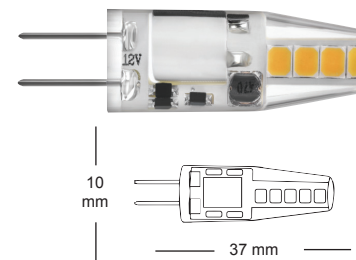

## LED G9 / G4 Lamps

Code:	Description:
SG9 FIL 2W-WW	2w LED G9 Filament
SG9 3W LED-WW	3w LED G9 Filament
SG4 12V 1.5W LED-WW	2w LED G4 Filament

### LED G9 2w Filament

- Power: 2w
- Lumen: 200Lm
- 3 Yr. Guarantee
- Beam Angle: 360°
- Lamp Life: 30,000 Hrs.
- Input Voltage: 240V AC
- Base Type: G9 3W LED
- Warm White

### LED G9 3w Filament

- Power: 3w
- Lumen: 230Lm
- 3 Yr. Guarantee
- Beam Angle: 230°
- Lamp Life: 30,000 Hrs.
- Input Voltage: 240V AC
- Base Type: G9 3W LED
- Warm White

### LED G4 2w Filament

- Power: 2w
- Lumen: 150Lm
- 3 Yr. Guarantee
- Beam Angle: 230°
- Lamp Life: 30,000 Hrs.
- Input Voltage: 240V AC
- Base Type: G4 2W LED
- Warm White

Solas Geal Distribution Ltd, Unit 7 & 8 Ashbourne Business Centre, Ballybin Road, Ashbourne, Co. Meath, A84 YP58, Ireland.  
 SGD Solas Geal UK Ltd, Unit 32 Junction One Business Park, Valley Road, Birkenhead, Wirral, Merseyside, UK, CH41 7ED.