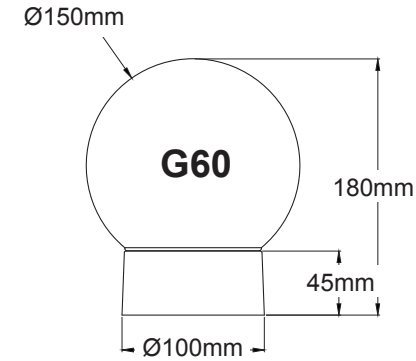

## Bathroom Globe Light

Code	Description
G100	100W Bathroom Globe c/w Pre-wired Lampholder
G60	60W Bathroom Globe c/w Pre-wired Lampholder

### Description

- Max Power: 100w
- Glass Globe with white base
- 3 Yr. Guarantee
- IP Rating IP40
- Prewired Porcelain B22 Lamp Holder
- Lamp not included
- Voltage: 230/240v/50Hz

BOX QUANTITY  
Outer Box  
G60 = 16  
G100 = 12