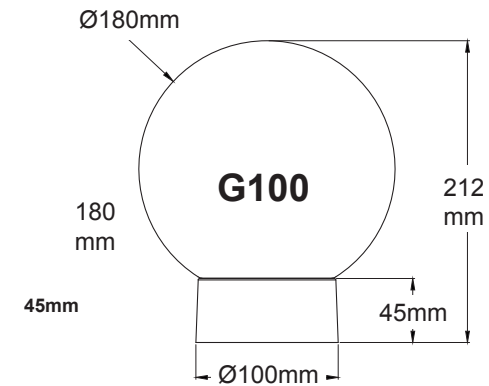

## Bathroom Globe Light

Code	Description
G100	100W Bathroom Globe c/w Pre-wired Lampholder
G60	60W Bathroom Globe c/w Pre-wired Lampholder

### Description

- Max Power: 100w
- Glass Globe with white base
- 3 Yr. Guarantee
- IP Rating IP40
- Prewired Porcelain B22 Lamp Holder
- Lamp not included
- Voltage: 230/240v/50Hz

BOX QUANTITY  
Outer Box  
G60 = 16  
G100 = 12