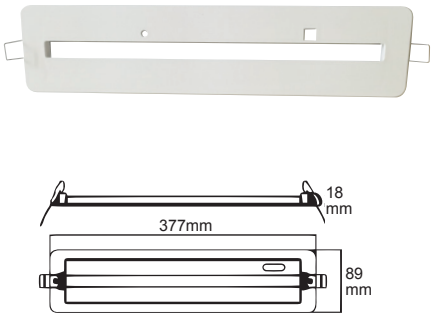

Emergency Lighting Accessories

Code:	Description
SEM-EXS RK	Recessed Kit for Emergency Exit Signs
SEM-RK	Recessed Kit for Emergency Bulkheads
SEM-DD	Drop Down Attachment c/w 8 ISO Legends

SEM-EXS RK

- Recessed Kit for Exit Sign
- Compatible with SEM-EXSIGN

SEM-RK

- Recessed Kit for IP65 Bulkhead
- Compatible with SEM-BH PO4, SEM-BHNI

SEM-DD

- Drop Down Attachment for Emergency Bulkhead
- Includes 8 ISO Legends

ISO legend pack

Solas Geal Distribution Ltd, Unit 7 & 8 Ashbourne Business Centre, Ballybin Road, Ashbourne, Co. Meath, A84 YP58, Ireland.
SGD Solas Geal UK Ltd, Unit 32 Junction One Business Park, Valley Road, Birkenhead, Wirral, Merseyside, UK, CH41 7ED.