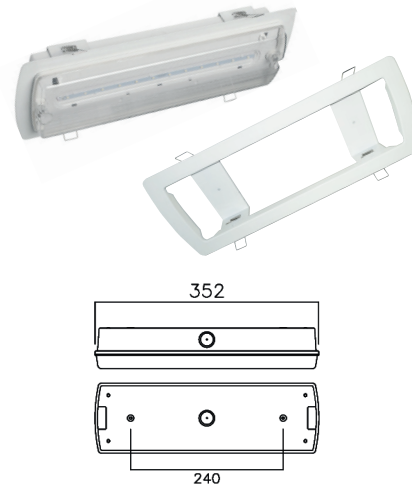

Emergency Lighting Accessories

Code:	Description
SEM-EXS RK	Recessed Kit for Emergency Exit Signs
SEM-RK	Recessed Kit for Emergency Bulkheads
SEM-DD	Drop Down Attachment c/w 8 ISO Legends

SEM-EXS RK

- Recessed Kit for Exit Sign
- Compatible with SEM-EXSIGN

SEM-RK

- Recessed Kit for IP65 Bulkhead
- Compatible with SEM-BH PO4, SEM-BHNI

SEM-DD

- Drop Down Attachment for Emergency Bulkhead
- Includes 8 ISO Legends

ISO legend pack

Solas Geal Distribution Ltd, Unit 7 & 8 Ashbourne Business Centre, Ballybin Road, Ashbourne, Co. Meath, A84 YP58, Ireland.
SGD Solas Geal UK Ltd, Unit 32 Junction One Business Park, Valley Road, Birkenhead, Wirral, Merseyside, UK, CH41 7ED.