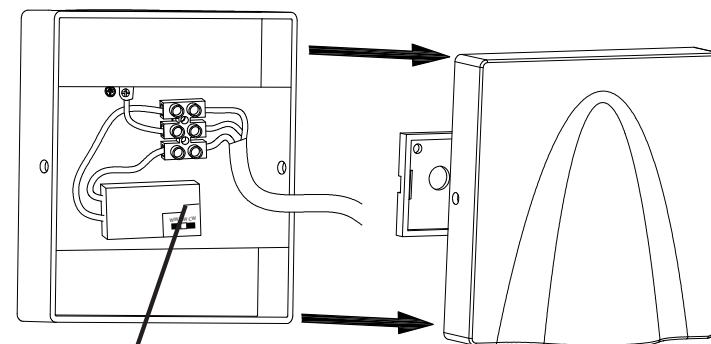

LED Wall Light

Code	Description
ESLIM	6w Aluminium CCT LED Wall Light

FEATURES:

- Power: 6w SMD LED
- Lumen: 520Lm
- CCT: 3000k, 4000k, 5000k
- 3 Yr. Guarantee
- IP Rating IP54
- Beam Angle: 150°
- Input Voltage: 100/240v AC
- Class 1
- Aluminium and Acrylic Housing
- Grey Finish