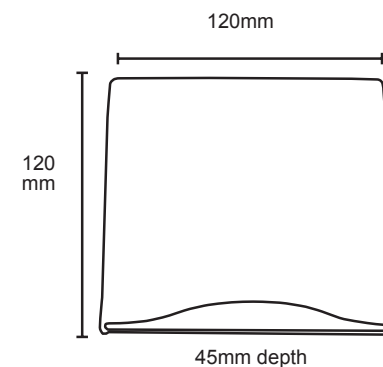

LED Wall Light

Code	Description
ESLIM	6w Aluminium CCT LED Wall Light

FEATURES:

- Power: 6w SMD LED
- Lumen: 520Lm
- CCT: 3000k, 4000k, 5000k
- 3 Yr. Guarantee
- IP Rating IP54
- Beam Angle: 150°
- Input Voltage: 100/240v AC
- Class 1
- Aluminium and Acrylic Housing
- Grey Finish