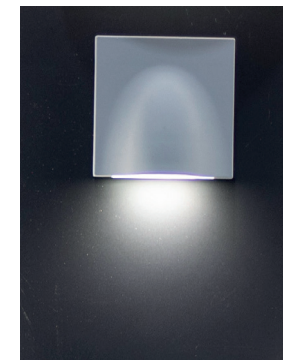

LED Wall Light

Code	Description
ESLIM	6w Aluminium CCT LED Wall Light

FEATURES:

- Power: 6w SMD LED
- Lumen: 520Lm
- CCT: 3000k, 4000k, 5000k
- 3 Yr. Guarantee
- IP Rating IP54
- Beam Angle: 150°
- Input Voltage: 100/240v AC
- Class 1
- Aluminium and Acrylic Housing
- Grey Finish