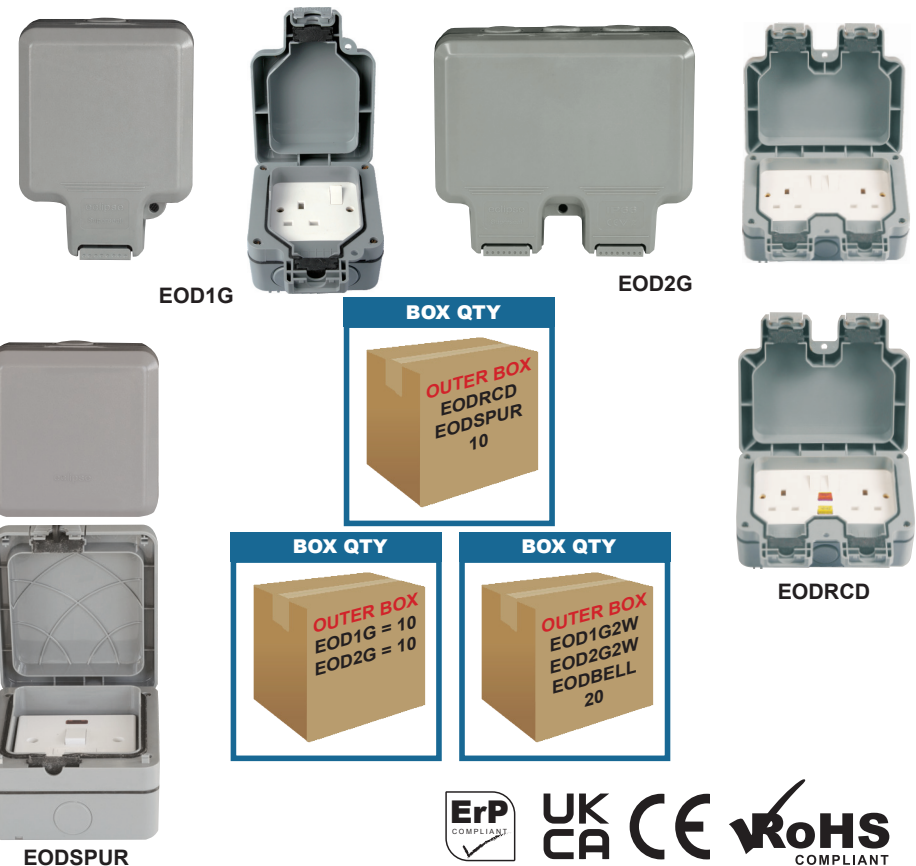

Weather Proof Sockets & Switches

Code	Description
EOD1G	1 Gang Outdoor Socket IP66
EOD2G	2 Gang Outdoor Socket IP66
EODRCD	2 Gang RCD IP66 Socket
EODSPUR	1 Gang 13A Fused Spur Outdoor
EOD1G2W	1 Gang 2 Way Outdoor Switch
EOD2G2W	2 Gang 2 Way Outdoor Switch
EODBELL	Bell Push Complete with Base

EOD1G2W, EOD2G2W, EODBELL

- Complete with Neon
- IP Rating IP66
- BS EN60669 Approved Switch
- Suitable for mounting on Flammable Surfaces

EOD1G, EOD2G, EODSPUR, EODRCD

- BS approved switched socket included
- Suitable for mounting on flammable surfaces
- IP66 Corrosion resistant polycarbonate construction