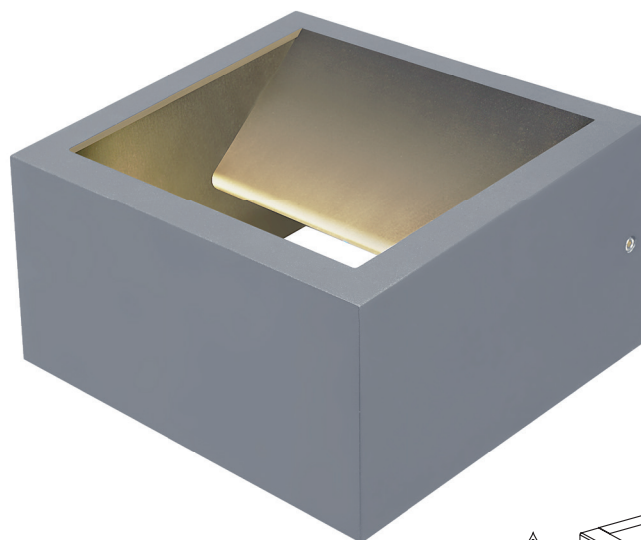

9w Aluminium LED Rectangular Up/Down Wall Light

Code	Description	Wattage	Lumen
ECUBE	9w Aluminium LED Up/Down Wall Light	9w	1080LM

DESCRIPTION

- Power: 9w Max COB LED
- Lumen: 1080Lm
- Colour Temp: 4000k
- 3 Yr. Guarantee
- IP Rating IP54
- Beam Angle: 120°
- Input Voltage: 220/240v
- Grey Finish
- Class 1
- Easy Surface Mounted Installation
- Glare Free Vertical Lighting Effect
- High Output LED Chip provides maximum illumination