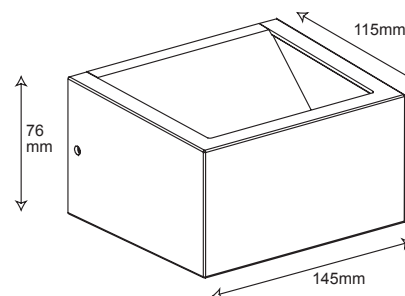

9w Aluminium LED Rectangular Up/Down Wall Light

Code	Description	Wattage	Lumen
ECUBE	9w Aluminium LED Up/Down Wall Light	9w	1080LM

DESCRIPTION

- Power: 9w Max COB LED
- Lumen: 1080Lm
- Colour Temp: 4000k
- 3 Yr. Guarantee
- IP Rating IP54
- Beam Angle: 120°
- Input Voltage: 220/240v
- Grey Finish
- Class 1
- Easy Surface Mounted Installation
- Glare Free Vertical Lighting Effect
- High Output LED Chip provides maximum illumination