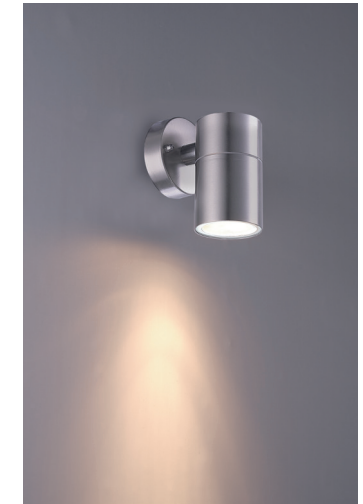

## GU10 Wall Light

Code	Description
<b>ECH-DN</b>	<b>GU10 Stainless Steel Wall Light</b>
<b>EBL-DN</b>	<b>GU10 Black Wall Light</b>

### FEATURES:

- Stainless Steel or black finish
- Power: GU10 Max 35w
- Input Voltage: 100-240V AC
- 3 Yr. Guarantee
- IP44 Rating
- Class 1

Solas Geal Distribution Ltd, Unit 7 & 8 Ashbourne Business Centre, Ballybin Road, Ashbourne, Co. Meath, A84 YP58, Ireland.  
 SGD Solas Geal UK Ltd, Unit 32 Junction One Business Park, Valley Road, Birkenhead, Wirral, Merseyside, UK, CH41 7ED.