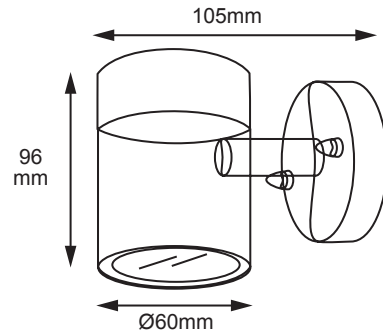

## GU10 Wall Light

Code	Description
<b>ECH-DN</b>	<b>GU10 Stainless Steel Wall Light</b>
<b>EBL-DN</b>	<b>GU10 Black Wall Light</b>

### FEATURES:

- Stainless Steel or black finish
- Power: GU10 Max 35w
- Input Voltage: 100-240V AC
- 3 Yr. Guarantee
- IP44 Rating
- Class 1

Solas Geal Distribution Ltd, Unit 7 & 8 Ashbourne Business Centre, Ballybin Road, Ashbourne, Co. Meath, A84 YP58, Ireland.  
 SGD Solas Geal UK Ltd, Unit 32 Junction One Business Park, Valley Road, Birkenhead, Wirral, Merseyside, UK, CH41 7ED.