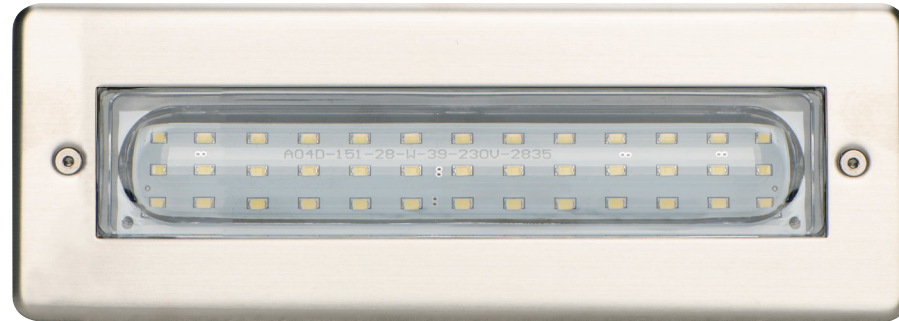

## LED Brick light

Code	Description
EBRI-WH	39 LED 240v Brick Light white
EBRI-BL	39 LED 240v Brick Light blue

### FEATURES:

- LED Output: 3.2w
- Lumen: 195lm
- IP Rating: IP68
- 3 Yr. Guarantee
- Voltage 240V
- Available in White/Blue LED
- Stainless Steel Cover, Plastic Housing
- Without Cable

Solas Geal Distribution Ltd, Unit 7 & 8 Ashbourne Business Centre, Ballybin Road, Ashbourne, Co. Meath, A84 YP58, Ireland.  
 SGD Solas Geal UK Ltd, Unit 32 Junction One Business Park, Valley Road, Birkenhead, Wirral, Merseyside, UK, CH41 7ED.