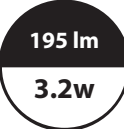

## LED Brick light

Code	Description
EBRI-WH	39 LED 240v Brick Light white
EBRI-BL	39 LED 240v Brick Light blue

### FEATURES:

- LED Output: 3.2w
- Lumen: 195lm
- IP Rating: IP68
- 3 Yr. Guarantee
- Voltage 240V
- Available in White/Blue LED
- Stainless Steel Cover, Plastic Housing
- Without Cable

Solas Geal Distribution Ltd, Unit 7 & 8 Ashbourne Business Centre, Ballybin Road, Ashbourne, Co. Meath, A84 YP58, Ireland.  
 SGD Solas Geal UK Ltd, Unit 32 Junction One Business Park, Valley Road, Birkenhead, Wirral, Merseyside, UK, CH41 7ED.