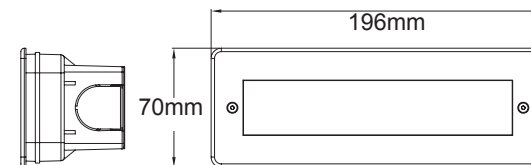

## LED Brick light

Code	Description
EBRI-WH	39 LED 240v Brick Light white
EBRI-BL	39 LED 240v Brick Light blue

### FEATURES:

- LED Output: 3.2w
- Lumen: 195lm
- IP Rating: IP68
- 3 Yr. Guarantee
- Voltage 240V
- Available in White/Blue LED
- Stainless Steel Cover, Plastic Housing
- Without Cable

Solas Geal Distribution Ltd, Unit 7 & 8 Ashbourne Business Centre, Ballybin Road, Ashbourne, Co. Meath, A84 YP58, Ireland.  
 SGD Solas Geal UK Ltd, Unit 32 Junction One Business Park, Valley Road, Birkenhead, Wirral, Merseyside, UK, CH41 7ED.