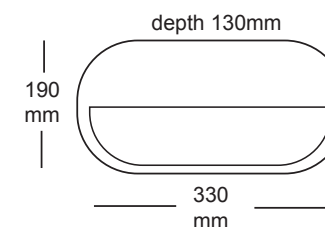

## OUTDOOR BULKHEAD

Code	Description
E26OVAL-WH	1 x 26W Polycarbonate Oval Bulkhead White Finish
E26OVAL-BL	1 x 26W Polycarbonate Oval Bulkhead White Finish
E26EYE-WH	Eyelid Attachment for E26OVAL White
E26EYE-BL	Eyelid Attachment for E26OVAL Black

### DESCRIPTION

- Power: 1 x 26w
- 3 Yr. Guarantee
- IP Rating IP54
- Can be mounted horizontally or vertically
- Available in black/white

Solas Geal Distribution Ltd, Unit 7 & 8 Ashbourne Business Centre, Ballybin Road, Ashbourne, Co. Meath, A84 YP58, Ireland.  
 SGD Solas Geal UK Ltd, Unit 32 Junction One Business Park, Valley Road, Birkenhead, Wirral, Merseyside, UK, CH41 7ED.