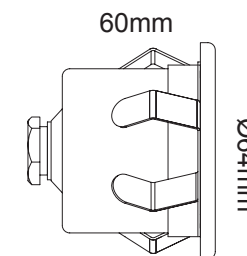

LED Colour Choice Ground Light

Code	Description
E12LED	12 LED 240v Deck Light

FEATURES:

12 LED 240V Deck Light

- LED Output 1w
- Lumen: 130Lm
- IP Rating: IP65
- 12 LEDS
- Pre-wired 2.5M Cable
- Colour Filaments Supplied