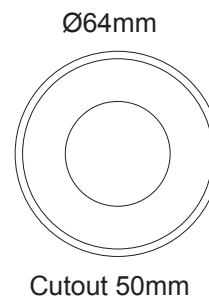

LED Colour Choice Ground Light

Code	Description
E12LED	12 LED 240v Deck Light

FEATURES:

12 LED 240V Deck Light

- LED Output 1w
- Lumen: 130Lm
- IP Rating: IP65
- 12 LEDS
- Pre-wired 2.5M Cable
- Colour Filaments Supplied