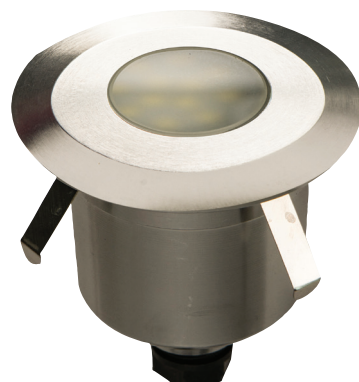

LED Colour Choice Ground Light

Code	Description
E12LED	12 LED 240v Deck Light

FEATURES:

12 LED 240V Deck Light

- LED Output 1w
- Lumen: 130Lm
- IP Rating: IP65
- 12 LEDS
- Pre-wired 2.5M Cable
- Colour Filaments Supplied