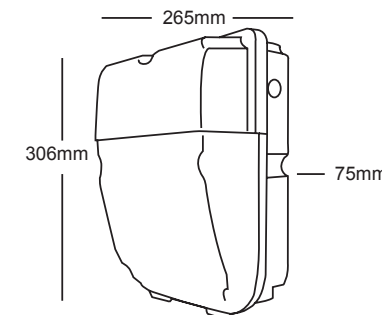

LED 30W OUTDOOR CCT EMERGENCY WALL PACK

Code	Description	Wattage	Lumen
BULKLED 30W	LED CCT WALL PACK	30w	2700 Lm
BULKLED 30W + PC	LED CCT PEC WALL PACK	30w	2700 Lm
BULKLED 30W EMER	LED CCT EMERGENCY WALL PACK	30w	2700 Lm
BULKLED 30W PC EMER	LED CCT PEC EMERGENCY WALL PACK	30w	2700 Lm

DESCRIPTION

- Power: 30w
- CCT: 2700K, 4000K, 6500K
- Lumen: 2700Lm
- A Energy Rated
- Lamp Life: 30,000 Hrs
- Lamp Type: 30w 48 SMD
- A Energy Rated
- 5 Year Guarantee
- IP Rating: IP65
- Input Voltage 200-240V
- Emergency Backup 3-4 Hours
- Power at Emergency: 5W
- CRI: Ra83.2