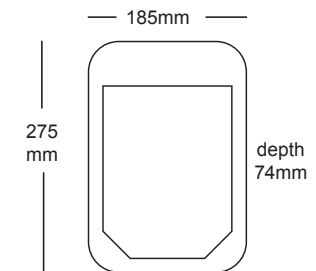

## LED 15W OUTDOOR CCT BULKHEAD

Code	Description	Wattage	Lumen
<b>BULKLED 15W</b>	<b>LED 15w CCT Outdoor Bulkhead Black</b>	<b>15w</b>	<b>1500LM</b>
<b>BULKLED 15W + PC</b>	<b>LED 15w CCT Bulkhead With Photocell Black</b>	<b>15w</b>	<b>1500LM</b>
<b>BULKLED 15W WH</b>	<b>LED 15w CCT Outdoor Bulkhead White</b>	<b>15w</b>	<b>1500LM</b>
<b>BULKLED 15W WH + PC</b>	<b>LED 15w CCT Bulkhead With Photocell White</b>	<b>15w</b>	<b>1500LM</b>

### DESCRIPTION

- Power: 15w
- CCT: 2700K, 4000K, 6500K
- Lumen: 1500LM
- Lamp Life: 30,000 Hrs
- Lamp Type: 15w 85 SMD
- 3 Year Guarantee
- IP Rating: IP65
- Input Voltage 100/240V
- Emergency Backup 3-4 Hours
- Power at Emergency: 5W
- Available in Black or White