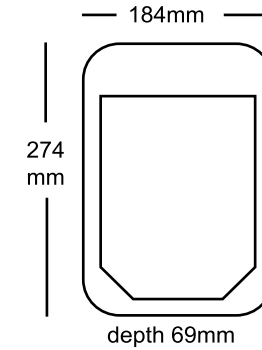

LED IP65 CCT SLIMLINE MULTI WATT WALL PACK

Code	Description
BULKLED 15W	LED CCT SLIMLINE MULTI WATT WALL PACK
BULKLED 15W + PC	LED CCT SLIMLINE MULTI WATT WALL PACK WITH PHOTOCELL

DESCRIPTION

- Multi Watt: 9w/12w/15w
- CCT: 2700K, 4000K, 6500K
- 100Lm/W
- A Energy Rated
- Lamp Life: 50,000 Hrs
- 5 Year Guarantee
- IP Rating: IP65
- Input Voltage 220V-240V AC, 50/60Hz
- Available with Photocell
- Rear, side & Top Cable/Conduit Entry
- Beam Angle: 120°
- Operating Temperature: -20°C~+45°C

Photocell Technical Data

Rated Voltage: 5VDC
Power Consumption: 0.1W Max
Operation level: 10~20Lx on (all types of Light)
 30~80Lx Off (natural Light)
Ambient Temperature: -40°C ~ +45°C
Related Humidity: 99%RH
Overall dimensions: 42 x 19 x 13.5mm