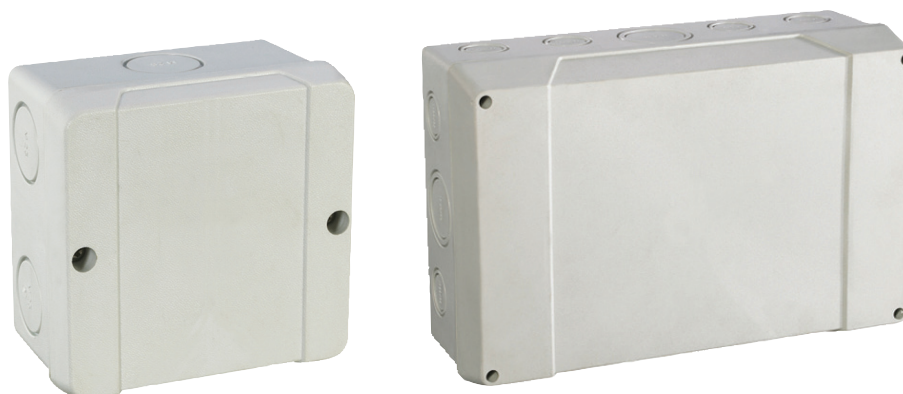

IP65 Terminal Junction Boxes

Code	Description
JB902	IP65 88 x 88mm Box
JB904	IP65 98 x 98 x 61mm Box
JB906	IP65 139 x 119 x 70mm Box
JB910	IP65 167 x 125 x 82mm Box
JB925	IP65 200 x 160 x 98mm Box

FEATURES

- All supplied with Terminals
- Heavy Duty Polycarbonate Body
- Supplied with Non-Corrosive Screw

BOX QUANTITY
Outer Box
JB902/JB904=50
JB906/JB910=50
JB925=30

Solas Geal Distribution Ltd, Unit 7 & 8 Ashbourne Business Centre, Ballybin Road, Ashbourne, Co. Meath, A84 YP58, Ireland.
 SGD Solas Geal UK Ltd, Unit 32 Junction One Business Park, Valley Road, Birkenhead, Wirral, Merseyside, UK, CH41 7ED.