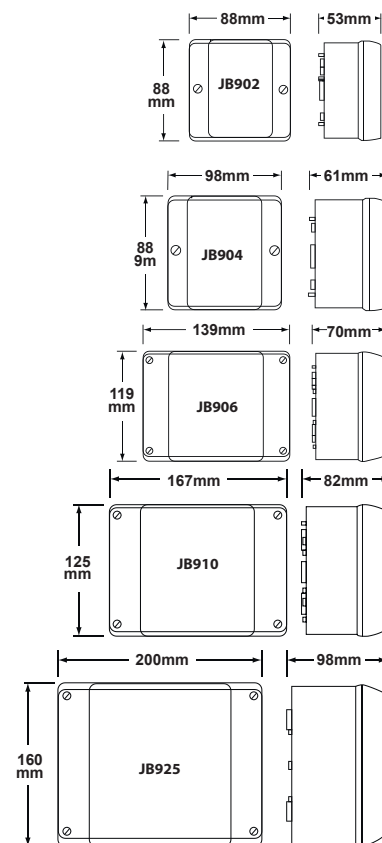

IP65 Terminal Junction Boxes

Code	Description
JB902	IP65 88 x 88mm Box
JB904	IP65 98 x 98 x 61mm Box
JB906	IP65 139 x 119 x 70mm Box
JB910	IP65 167 x 125 x 82mm Box
JB925	IP65 200 x 160 x 98mm Box

FEATURES

- All supplied with Terminals
- Heavy Duty Polycarbonate Body
- Supplied with Non-Corrosive Screw

BOX QUANTITY
Outer Box
JB902/JB904=50
JB906/JB910=50
JB925=30

Solas Geal Distribution Ltd, Unit 7 & 8 Ashbourne Business Centre, Ballybin Road, Ashbourne, Co. Meath, A84 YP58, Ireland.
 SGD Solas Geal UK Ltd, Unit 32 Junction One Business Park, Valley Road, Birkenhead, Wirral, Merseyside, UK, CH41 7ED.