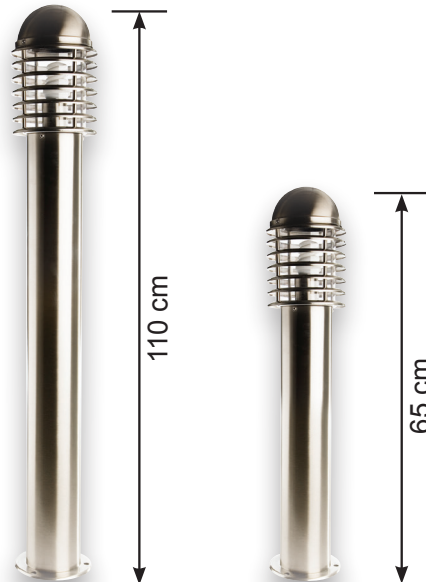

E27 Bollard Range

Code	Description
BB110	110cm E27 Stainless Steel Bollard
BB65	65cm E27 Stainless Steel Bollard

Code	Description
CB110	110cm E27 Black finish Bollard
CB65	65cm E27 Black finish Bollard

110CM E27 Stainless Steel Bollard 65CM E27 Stainless Steel Bollard

- Max 100w
- Stainless Steel
- 3 Yr. Guarantee
- IP Rating: IP44
- Input Voltage: 220v
- Lamp not Included

65CM E27 Black Finish Bollard 110CM E27 Black Finish Bollard

- Max 100w
- Black Finish
- 3 Yr. Guarantee
- IP Rating: IP44
- Input Voltage: 220v
- Lamp not Included