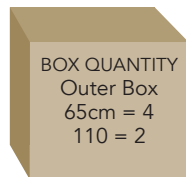

Solas Geal Distribution Ltd, Unit 7 & 8 Ashbourne Business Centre, Ballybin Road, Ashbourne, Co. Meath, A84 YP58, Ireland.
SGD Solas Geal UK Ltd, Unit 32 Junction One Business Park, Valley Road, Birkenhead, Wirral, Merseyside, UK, CH41 7ED.

Tel: +353 1 8357447. UK Ph: 0330 551 7000. Fax: 00353 1 8357448. Email: info@sgd.ie. Website: www.sgd.ie