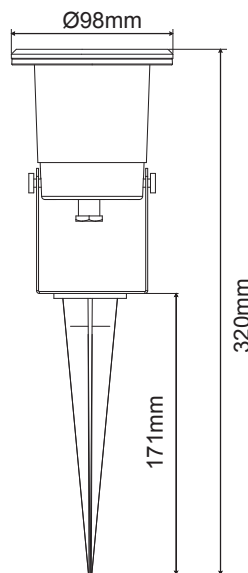

## GU10 Spike Spots

Code	Description
500.030-CH	GU10 Spike Spot Chrome with 2M cable
500.030	GU10 Spike Spot Black with 2M cable

### FEATURES

- Max 50W
- 240V/50Hz, GU10
- Prewired 2mt Cable
- IP Rating: IP68
- Spike or Wall Mounted

Solas Geal Distribution Ltd, Unit 7 & 8 Ashbourne Business Centre, Ballybin Road, Ashbourne, Co. Meath, A84 YP58, Ireland.  
 SGD Solas Geal UK Ltd, Unit 32 Junction One Business Park, Valley Road, Birkenhead, Wirral, Merseyside, UK, CH41 7ED.