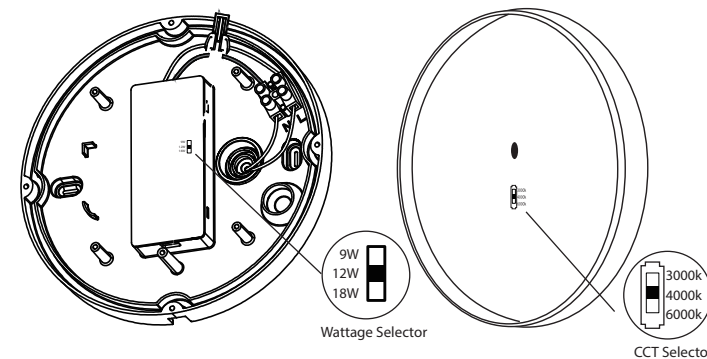

Code	Description
SOVLED BL/WH CCT	Multi Watt Oval LED White/Black Trim Oval Bulkhead
SOVSEN BL/WH CCT	Multi Watt Oval LED White/Black Trim Sensor Bulkhead
SCIRLED BL/WH CCT	Multi Watt Round LED White/Black Trim Circular Bulkhead
SCIRSEN BL/WH CCT	Multi Watt Round LED White/Black Trim Sensor Bulkhead

LED CCT MULTI WATT OVAL BULKHEAD/ SENSOR

DESCRIPTION:

- Lumen: 850Lm, 1050Lm, 1450LM
- Multi Watt: 9w, 12w, 18W
- Lamp Life: 30,000hrs
- Input Voltage: 240V
- CCT: 3000k, 4000k, 6000k
- 3 Yr. Warranty
- IP54 Rated (Suitable for bathrooms)
- Supplied with Black / White Trims
- Detection Range: 1m - 8mt

LED CCT MULTI WATT CIRCULAR BULKHEAD/ SENSOR

DESCRIPTION:

- Lumen: 850Lm, 1050Lm, 1450LM
- Multi Watt: 9w, 12w, 18W
- Lamp Life: 30,000hrs
- Input Voltage: 240V
- CCT: 3000k, 4000k, 6000k
- 3 Yr. Warranty
- Dia: 211mm / Depth: 55mm
- IP54 Rated (Suitable for bathrooms)
- Supplied with Black / White Trims
- Detection Range: 1m - 8mt