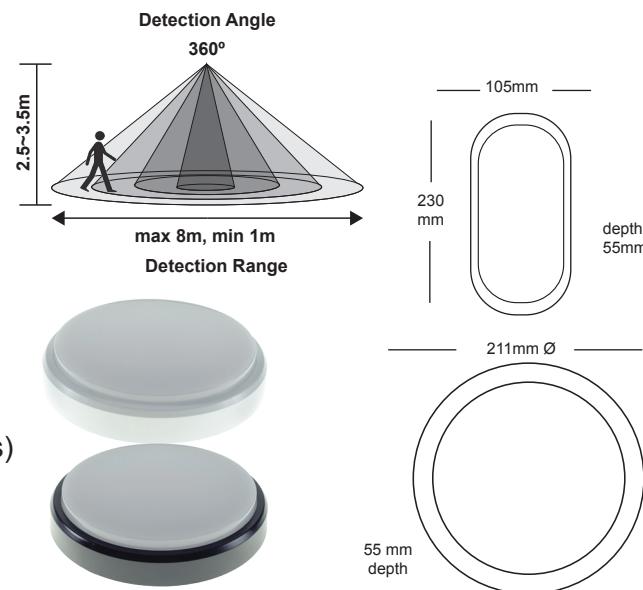

Code	Description
SOVLED BL/WH CCT	Multi Watt Oval LED White/Black Trim Oval Bulkhead
SOVSEN BL/WH CCT	Multi Watt Oval LED White/Black Trim Sensor Bulkhead
SCIRLED BL/WH CCT	Multi Watt Round LED White/Black Trim Circular Bulkhead
SCIRSEN BL/WH CCT	Multi Watt Round LED White/Black Trim Sensor Bulkhead

LED CCT MULTI WATT OVAL BULKHEAD/ SENSOR

DESCRIPTION:

- Lumen: 850Lm, 1050Lm, 1450LM
- Multi Watt: 9w, 12w, 18W
- Lamp Life: 30,000hrs
- Input Voltage: 240V
- CCT: 3000k, 4000k, 6000k
- 3 Yr. Warranty
- IP54 Rated (Suitable for bathrooms)
- Supplied with Black / White Trims
- Detection Range: 1m - 8mt

LED CCT MULTI WATT CIRCULAR BULKHEAD/ SENSOR

DESCRIPTION:

- Lumen: 850Lm, 1050Lm, 1450LM
- Multi Watt: 9w, 12w, 18W
- Lamp Life: 30,000hrs
- Input Voltage: 240V
- CCT: 3000k, 4000k, 6000k
- 3 Yr. Warranty
- Dia: 211mm / Depth: 55mm
- IP54 Rated (Suitable for bathrooms)
- Supplied with Black / White Trims
- Detection Range: 1m - 8mt