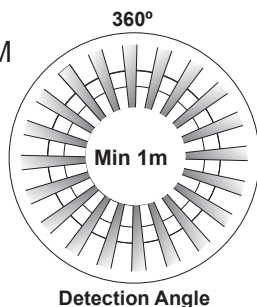

Code	Description
SOVLED BL/WH CCT	Multi Watt Oval LED White/Black Trim Oval Bulkhead
SOVSEN BL/WH CCT	Multi Watt Oval LED White/Black Trim Sensor Bulkhead
SCIRLED BL/WH CCT	Multi Watt Round LED White/Black Trim Circular Bulkhead
SCIRSEN BL/WH CCT	Multi Watt Round LED White/Black Trim Sensor Bulkhead

LED CCT MULTI WATT OVAL BULKHEAD/ SENSOR

DESCRIPTION:

- Lumen: 850Lm, 1050Lm, 1450LM
- Multi Watt: 9w, 12w, 18W
- Lamp Life: 30,000hrs
- Input Voltage: 240V
- CCT: 3000k, 4000k, 6000k
- 3 Yr. Warranty
- IP54 Rated (Suitable for bathrooms)
- Supplied with Black / White Trims
- Detection Range: 1m - 8mt

LED CCT MULTI WATT CIRCULAR BULKHEAD/ SENSOR

DESCRIPTION:

- Lumen: 850Lm, 1050Lm, 1450LM
- Multi Watt: 9w, 12w, 18W
- Lamp Life: 30,000hrs
- Input Voltage: 240V
- CCT: 3000k, 4000k, 6000k
- 3 Yr. Warranty
- Dia: 211mm / Depth: 55mm
- IP54 Rated (Suitable for bathrooms)
- Supplied with Black / White Trims
- Detection Range: 1m - 8mt