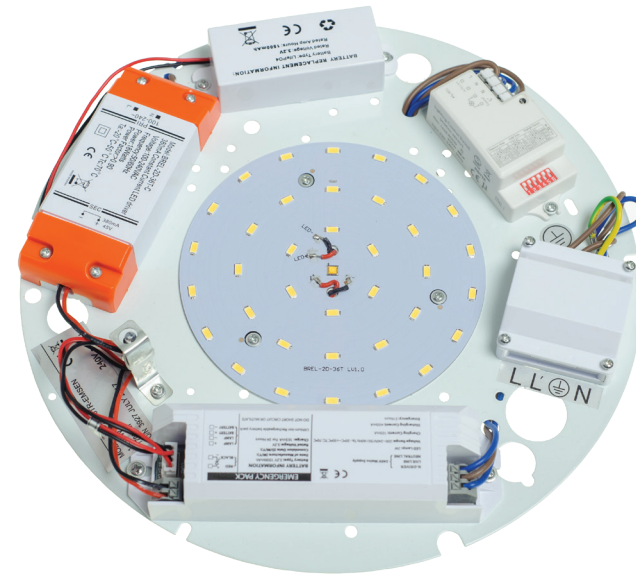

2D LED Retro Fit Tray Replacement

Code	Description
S16TR-ST	16w 2D LED Retro Fit Replacement Tray
S16TR-SEN	16w 2D LED Retro Fit Tray with Micro Sensor
S16TR-EM	16w 2D LED Retro Fit Tray with Emergency Backup
S16TR-EMSEN	16w 2D LED Retro Fit Tray with Emergency Backup & Micro Sensor

FEATURES

- Colour Temp 4000k
- Wattage: 16W LED
- 3 Yr. Guarantee
- Retro Fit
- Lamp life: 25000 Hrs
- Voltage: 240v

Solas Geal Distribution Ltd, Unit 7 & 8 Ashbourne Business Centre, Ballybin Road, Ashbourne, Co. Meath, A84 YP58, Ireland.
 SGD Solas Geal UK Ltd, Unit 32 Junction One Business Park, Valley Road, Birkenhead, Wirral, Merseyside, UK, CH41 7ED.