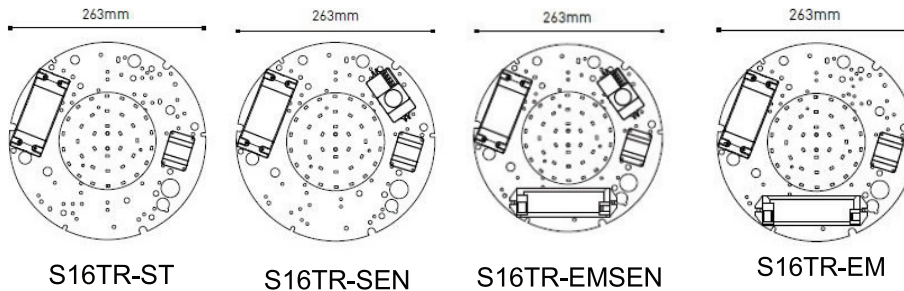

2D LED Retro Fit Tray Replacement

Code	Description
S16TR-ST	16w 2D LED Retro Fit Replacement Tray
S16TR-SEN	16w 2D LED Retro Fit Tray with Micro Sensor
S16TR-EM	16w 2D LED Retro Fit Tray with Emergency Backup
S16TR-EMSEN	16w 2D LED Retro Fit Tray with Emergency Backup & Micro Sensor

FEATURES

- Colour Temp 4000k
- Wattage: 16W LED
- 3 Yr. Guarantee
- Retro Fit
- Lamp life: 25000 Hrs
- Voltage: 240v

Solas Geal Distribution Ltd, Unit 7 & 8 Ashbourne Business Centre, Ballybin Road, Ashbourne, Co. Meath, A84 YP58, Ireland.
 SGD Solas Geal UK Ltd, Unit 32 Junction One Business Park, Valley Road, Birkenhead, Wirral, Merseyside, UK, CH41 7ED.